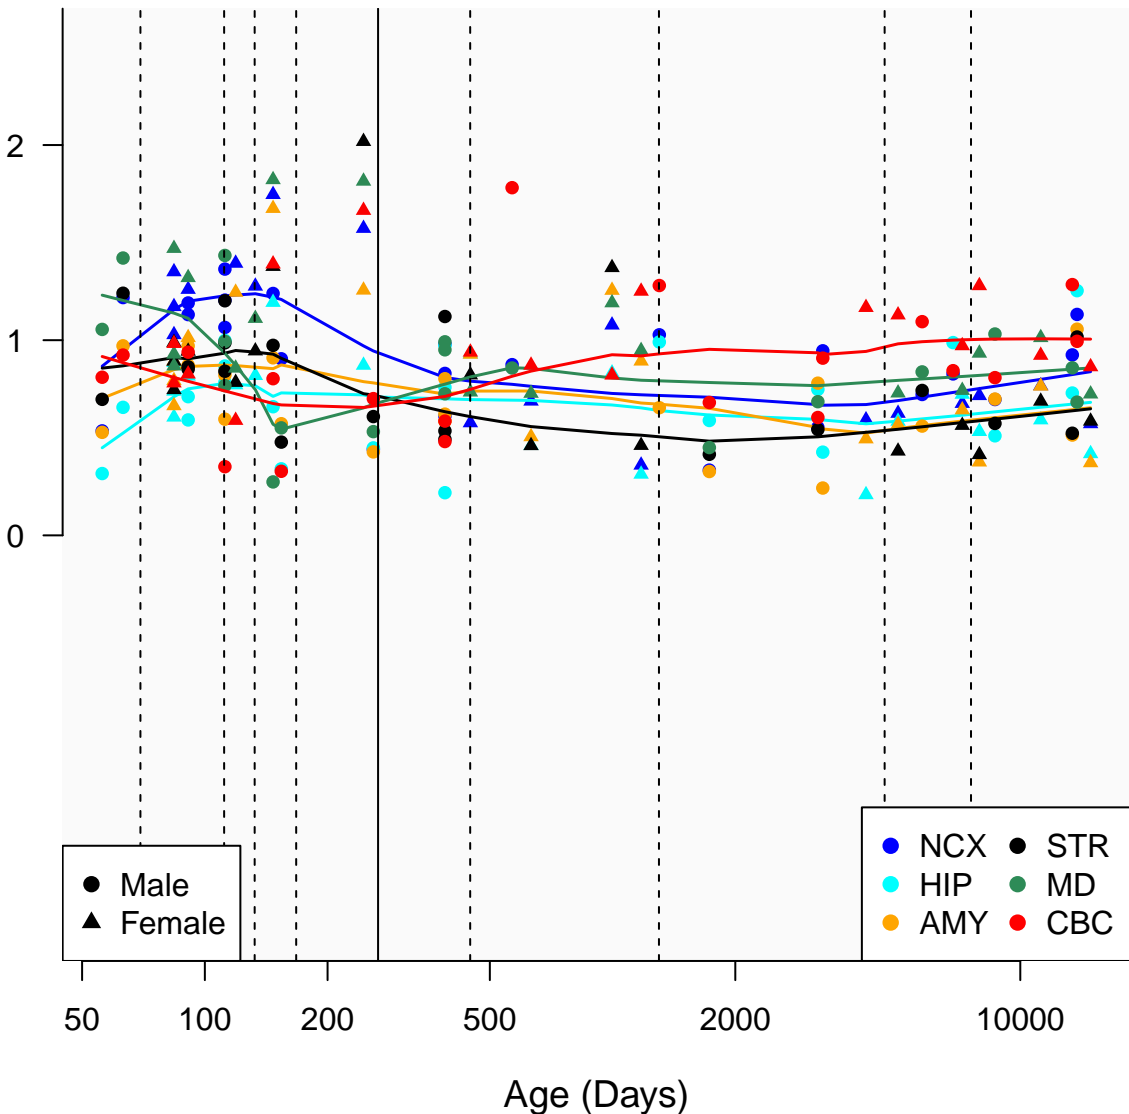

# RUSC1-AS1\_ENSG00000225855

Window:

1 2 3 4 5 6 7 8 9

Normalized Log2 RPKM+1

● Male  
▲ Female

● NCX ● STR  
● HIP ● MD  
● AMY ● CBC