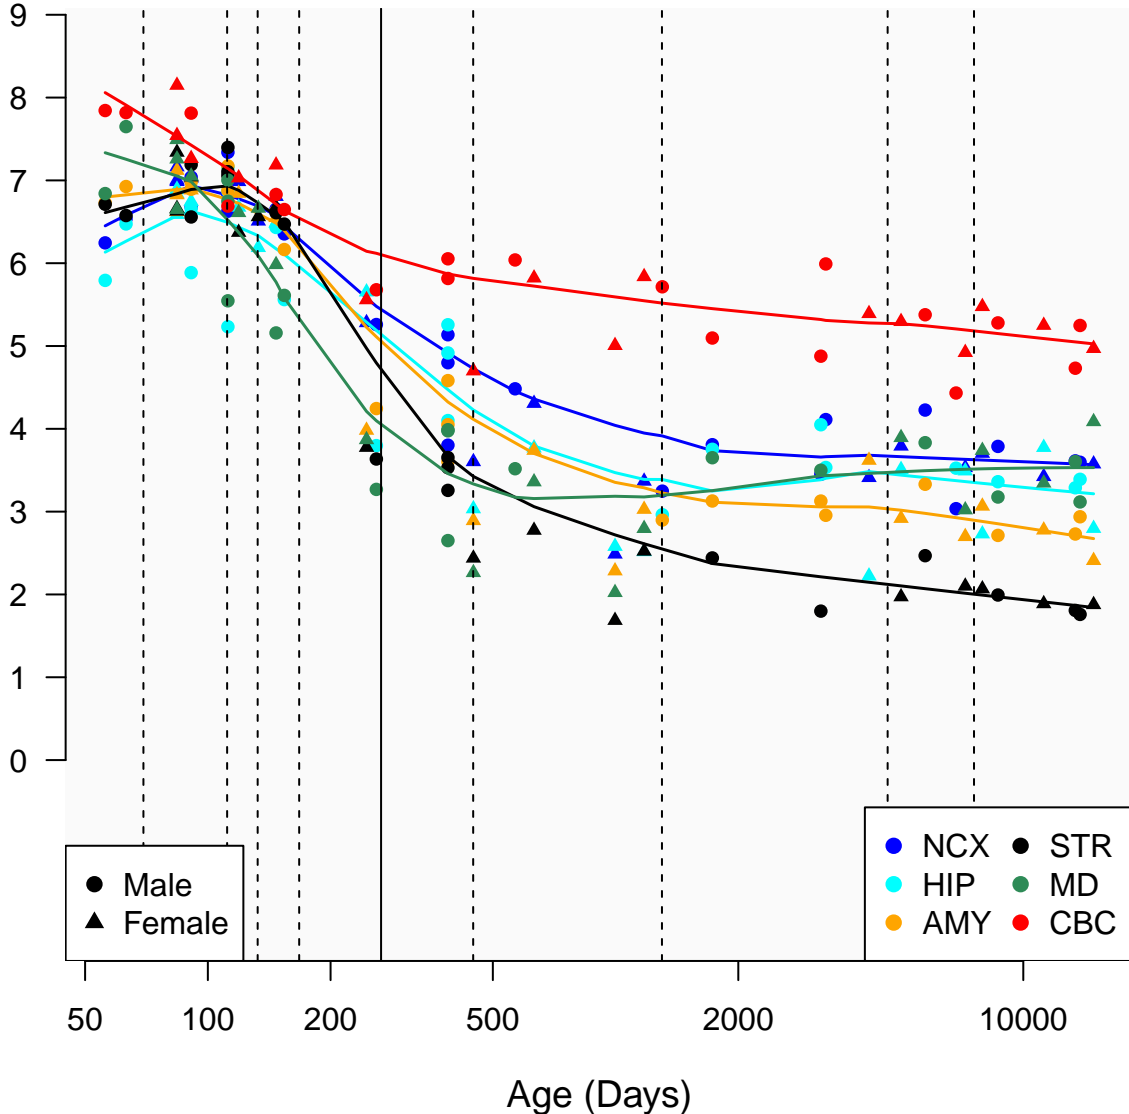

# SBK1\_ENSG00000188322

Window:

1 2 3 4 5 6 7 8 9

Normalized Log2 RPKM+1

● Male  
▲ Female

● NCX ● STR  
● HIP ● MD  
● AMY ● CBC