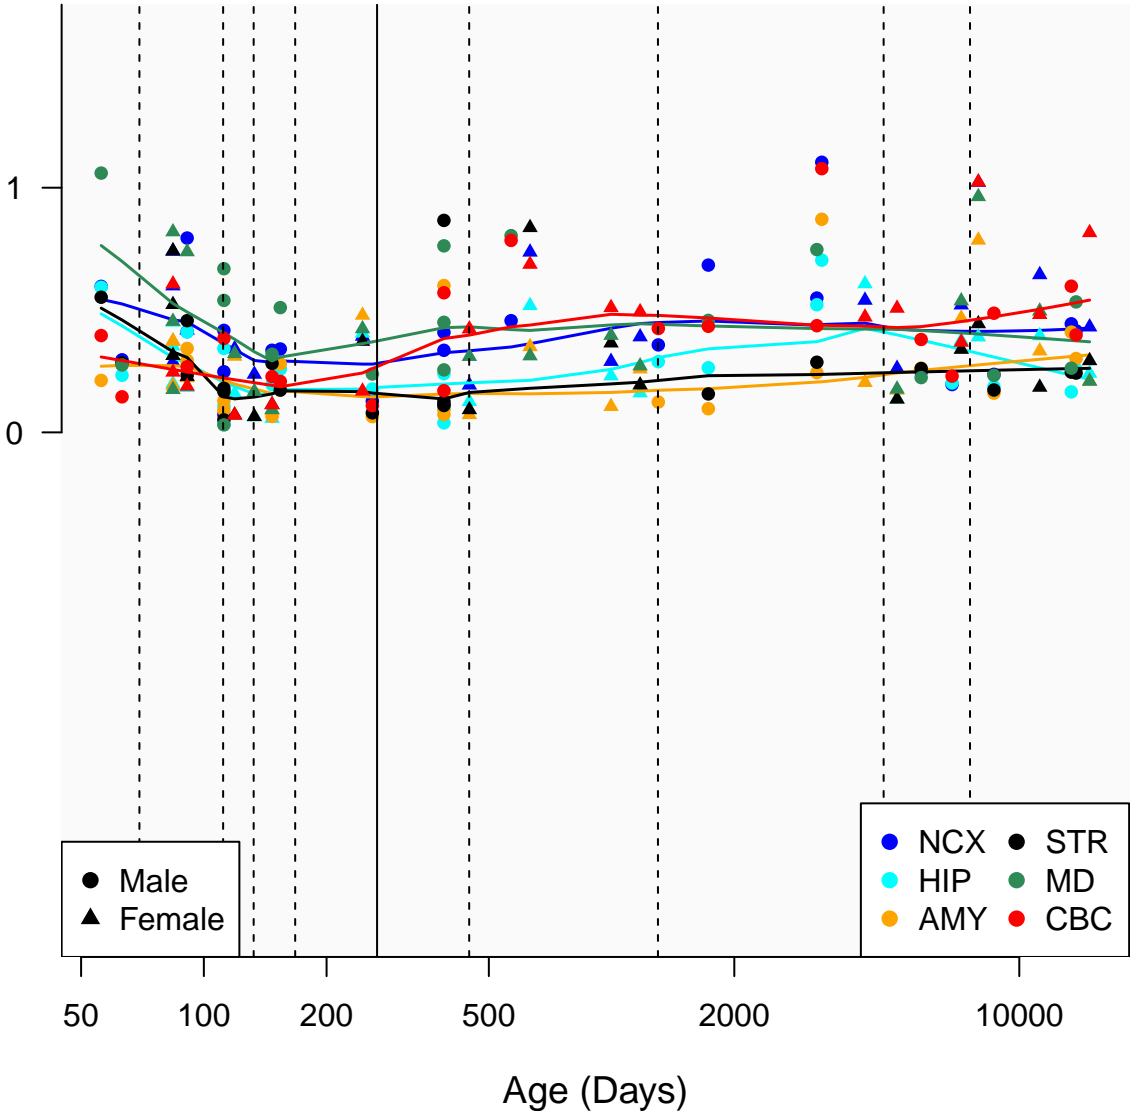

# SCARNA17\_ENSG00000252020

Window:

1 2 3 4 5 6 7 8 9

Normalized Log2 RPKM+1

● Male  
▲ Female

● NCX ● STR  
● HIP ● MD  
● AMY ● CBC