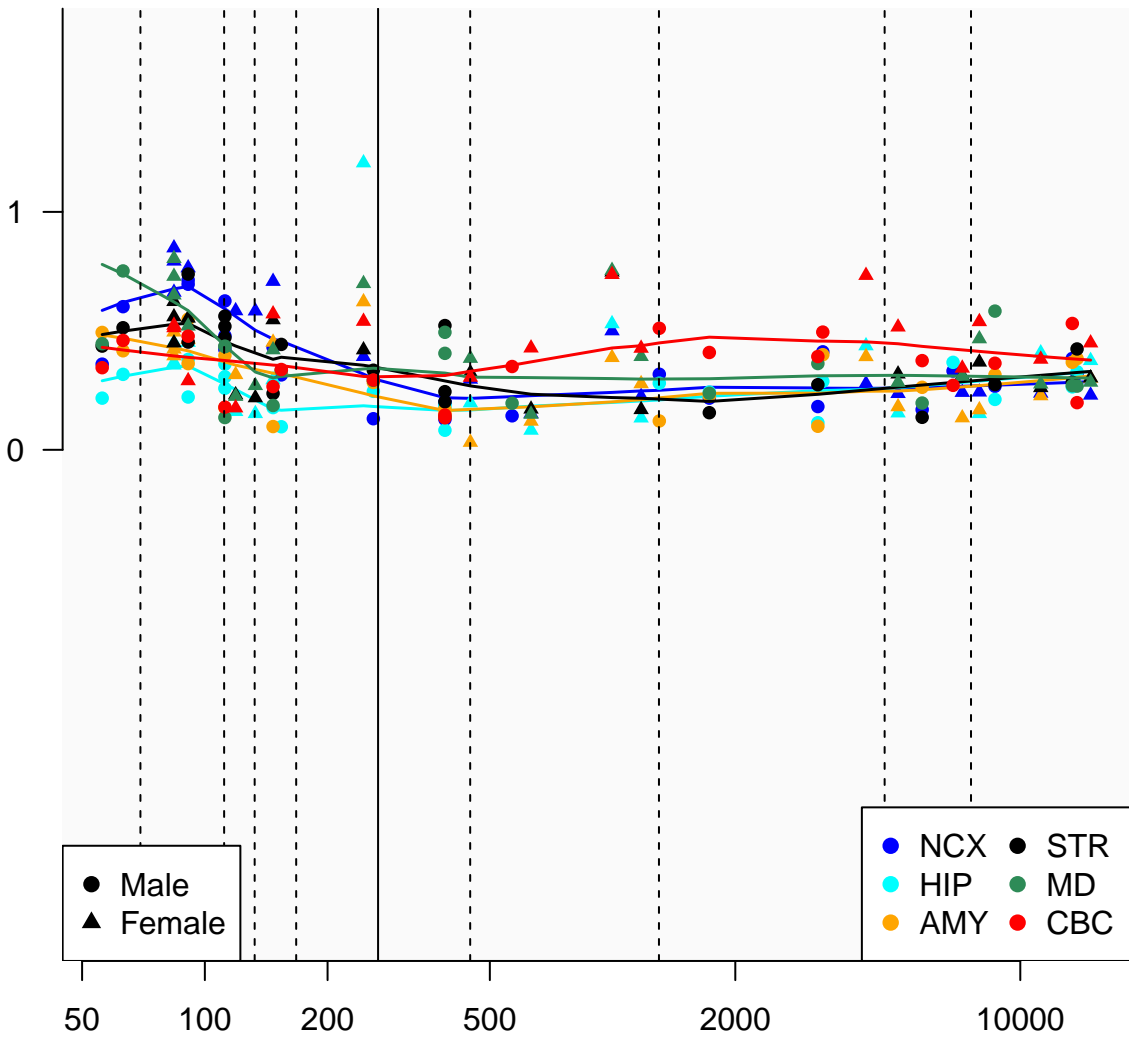

# SCGB2B2\_ENSG00000205209

Window:

1 2 3 4 5 6 7 8 9

Normalized Log2 RPKM+1

● Male  
▲ Female

● NCX ● STR  
● HIP ● MD  
● AMY ● CBC

Age (Days)