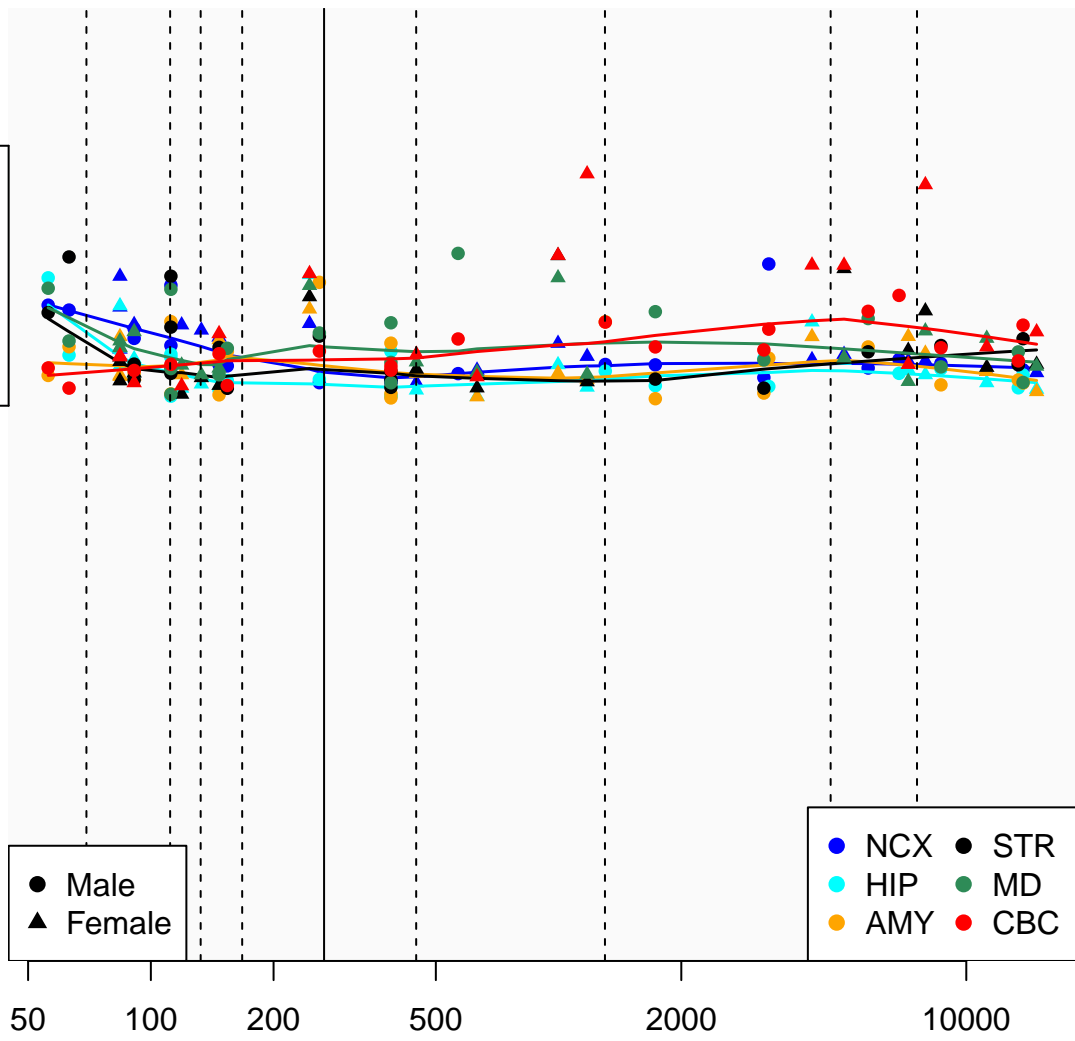

SDHCP3_ENSG00000234946

Window:

1 2 3 4 5 6 7 8 9

Normalized Log2 RPKM+1

1
0

50 100 200 500 2000 10000

Age (Days)