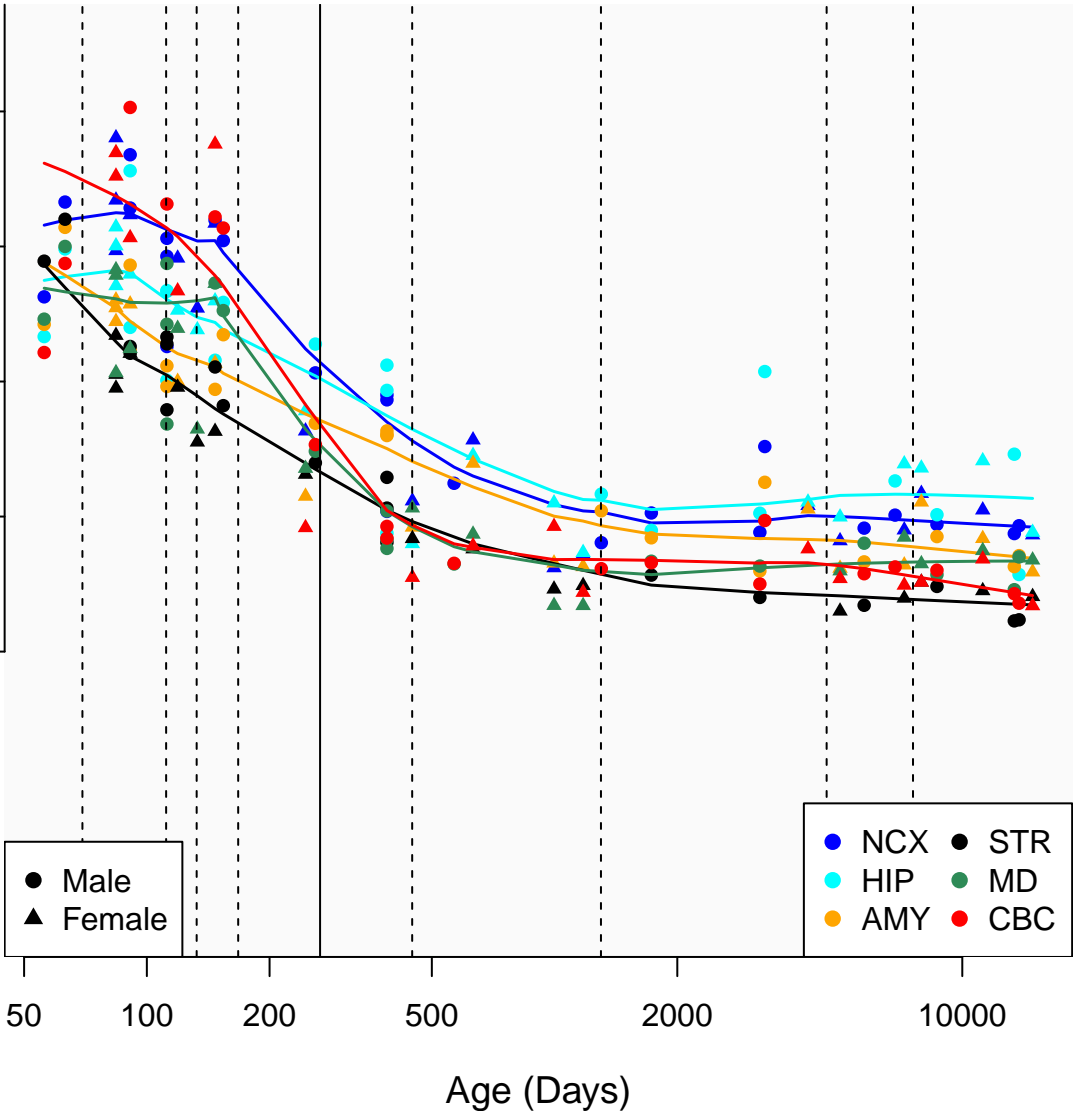

# SDK1\_ENSG00000146555

Window:

1 2 3 4 5 6 7 8 9

Normalized Log2 RPKM+1

● Male  
▲ Female

● NCX ● STR  
● HIP ● MD  
● AMY ● CBC