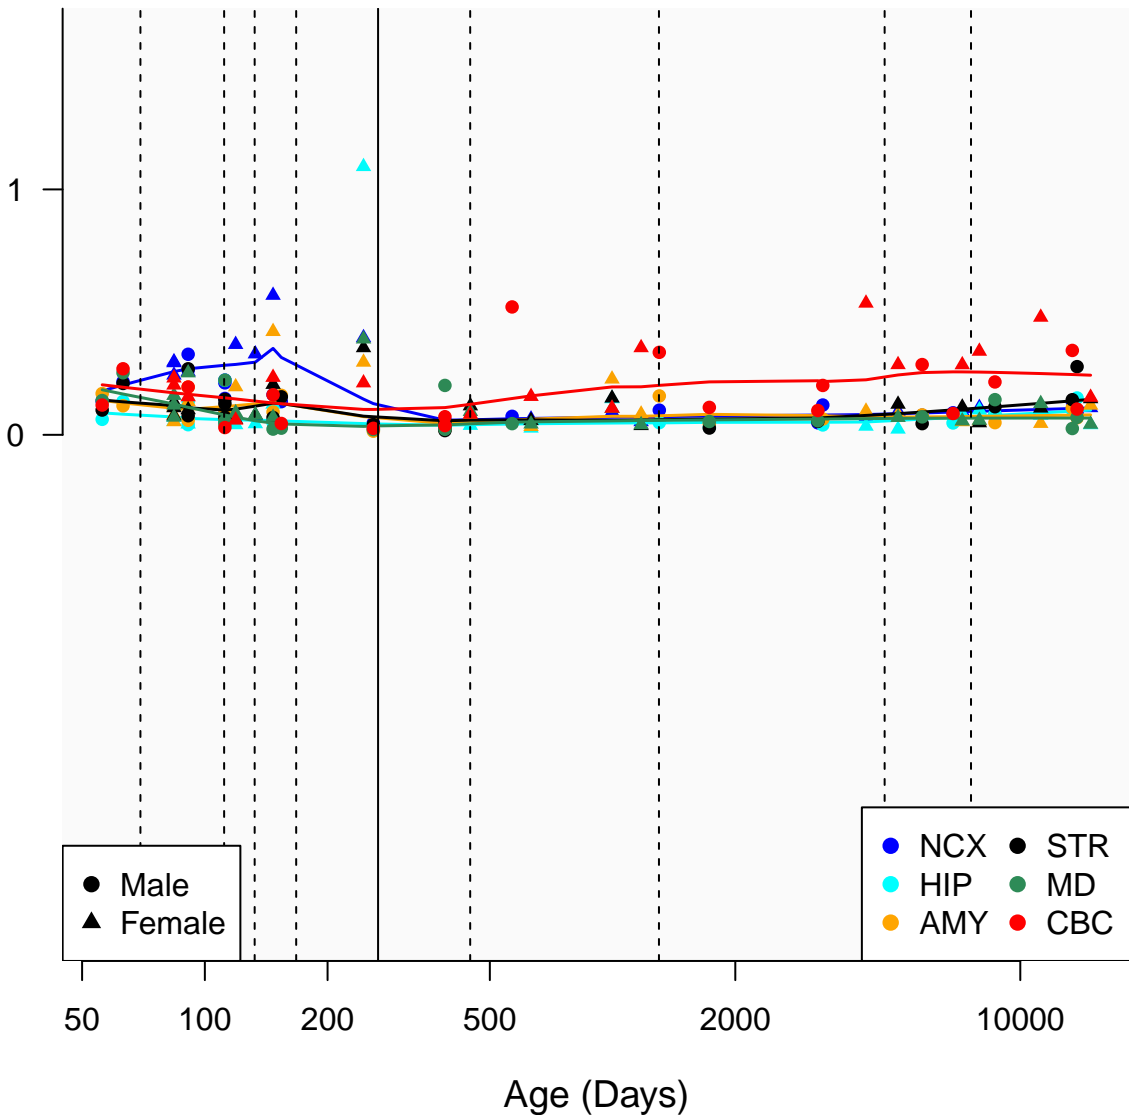

# SDR9C7\_ENSG00000170426

Window:

1 2 3 4 5 6 7 8 9

Normalized Log2 RPKM+1

● Male  
▲ Female

● NCX ● STR  
● HIP ● MD  
● AMY ● CBC