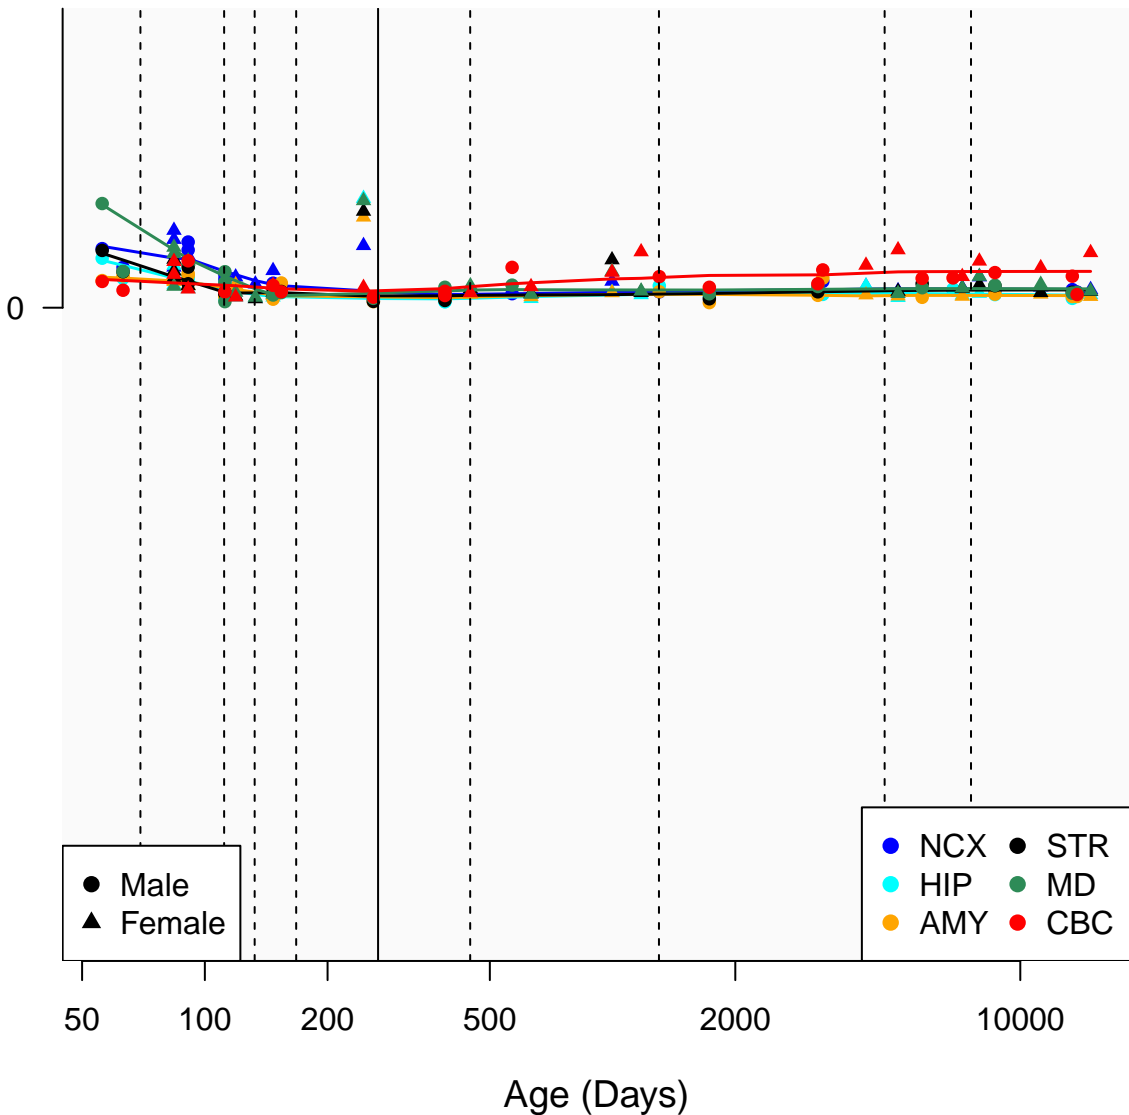

# SEBOX\_ENSG00000274529

Window:

1 2 3 4 5 6 7 8 9

Normalized Log2 RPKM+1

● Male  
▲ Female

● NCX ● STR  
● HIP ● MD  
● AMY ● CBC