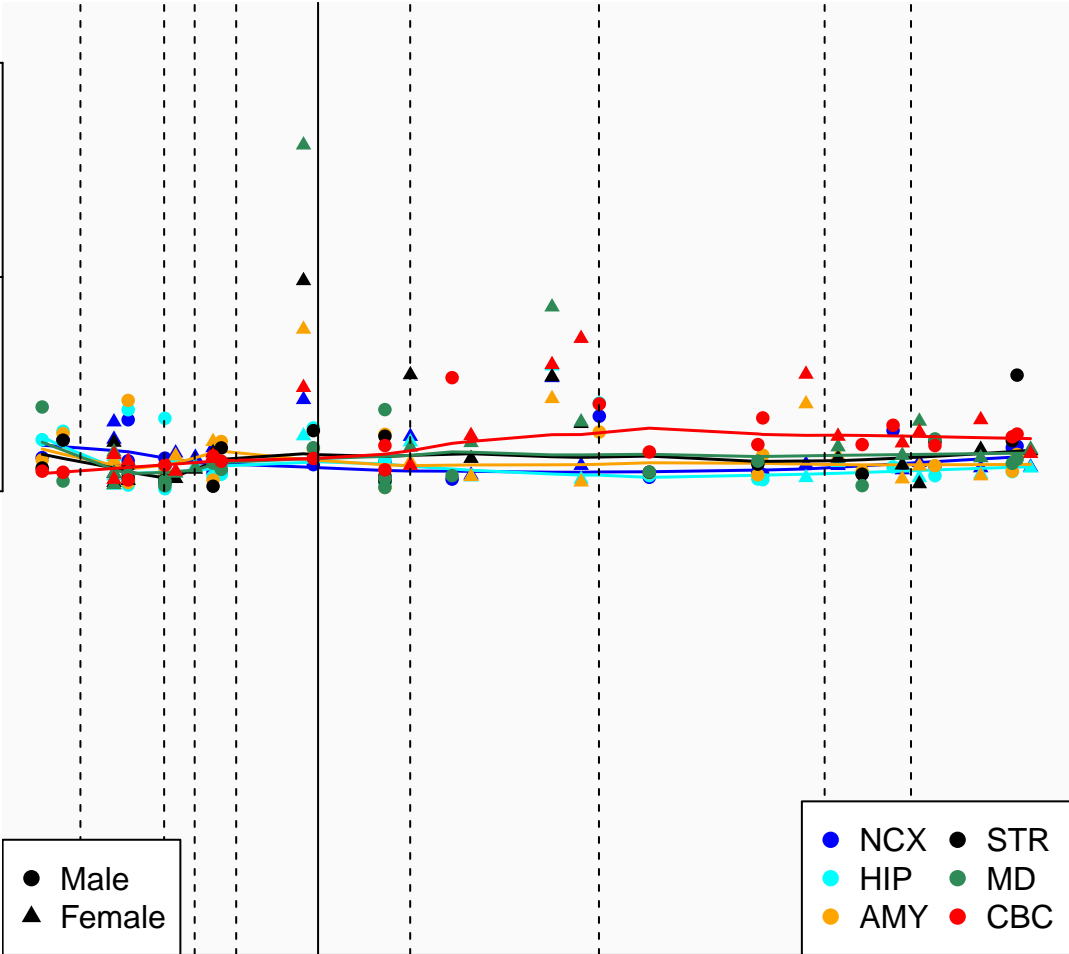

# SEC1P\_ENSG00000232871

Window:

1 2 3 4 5 6 7 8 9

Normalized Log2 RPKM+1

2  
1  
0

50 100 200 500 2000 10000

Age (Days)