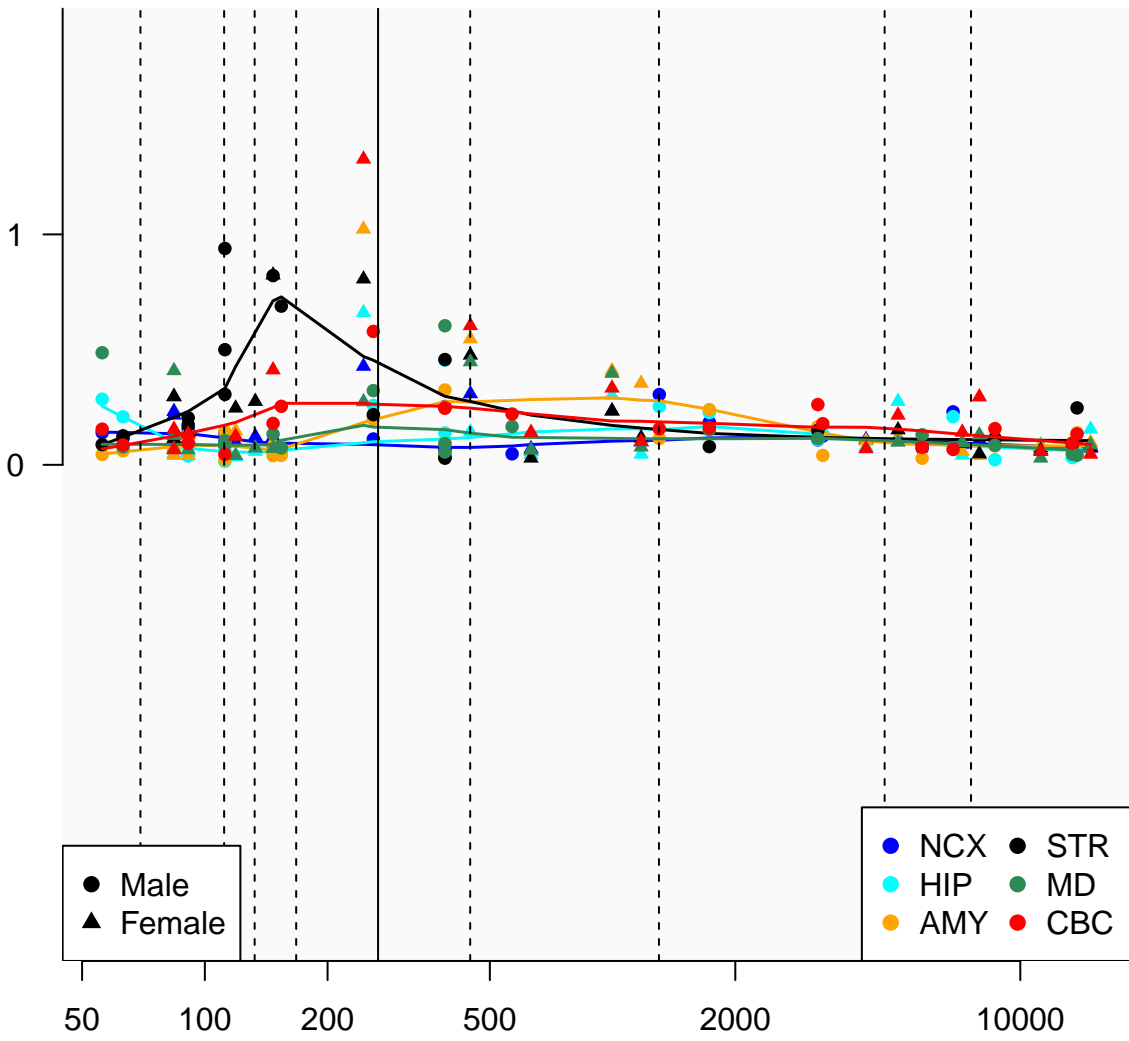

# SELV\_ENSG00000186838

Window:

1 2 3 4 5 6 7 8 9

Normalized Log2 RPKM+1

● Male  
▲ Female

● NCX ● STR  
● HIP ● MD  
● AMY ● CBC

Age (Days)