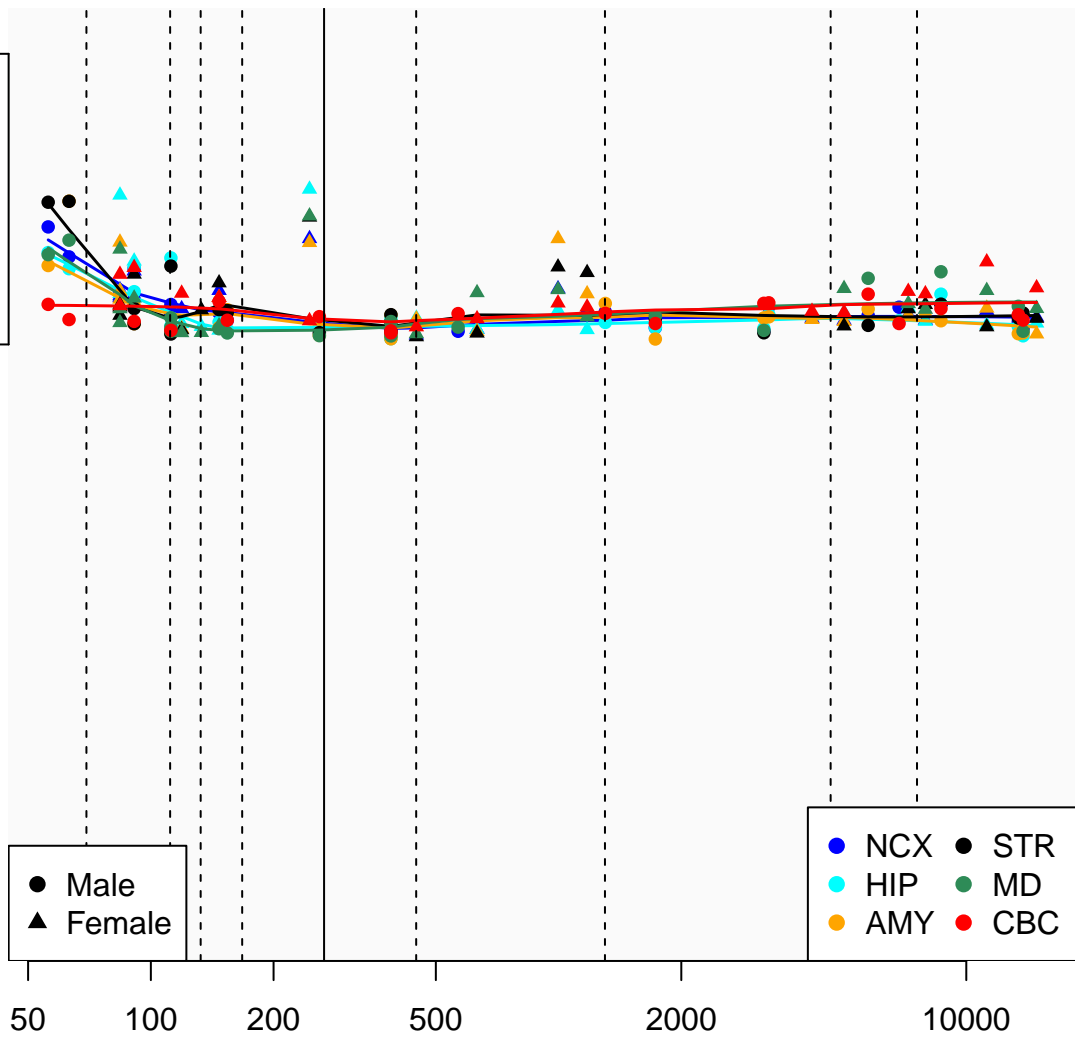

# SEPT10P1\_ENSG00000253541

Window:

1 2 3 4 5 6 7 8 9

Normalized Log2 RPKM+1

1  
0

● Male  
▲ Female

● NCX ● STR  
● HIP ● MD  
● AMY ● CBC

Age (Days)