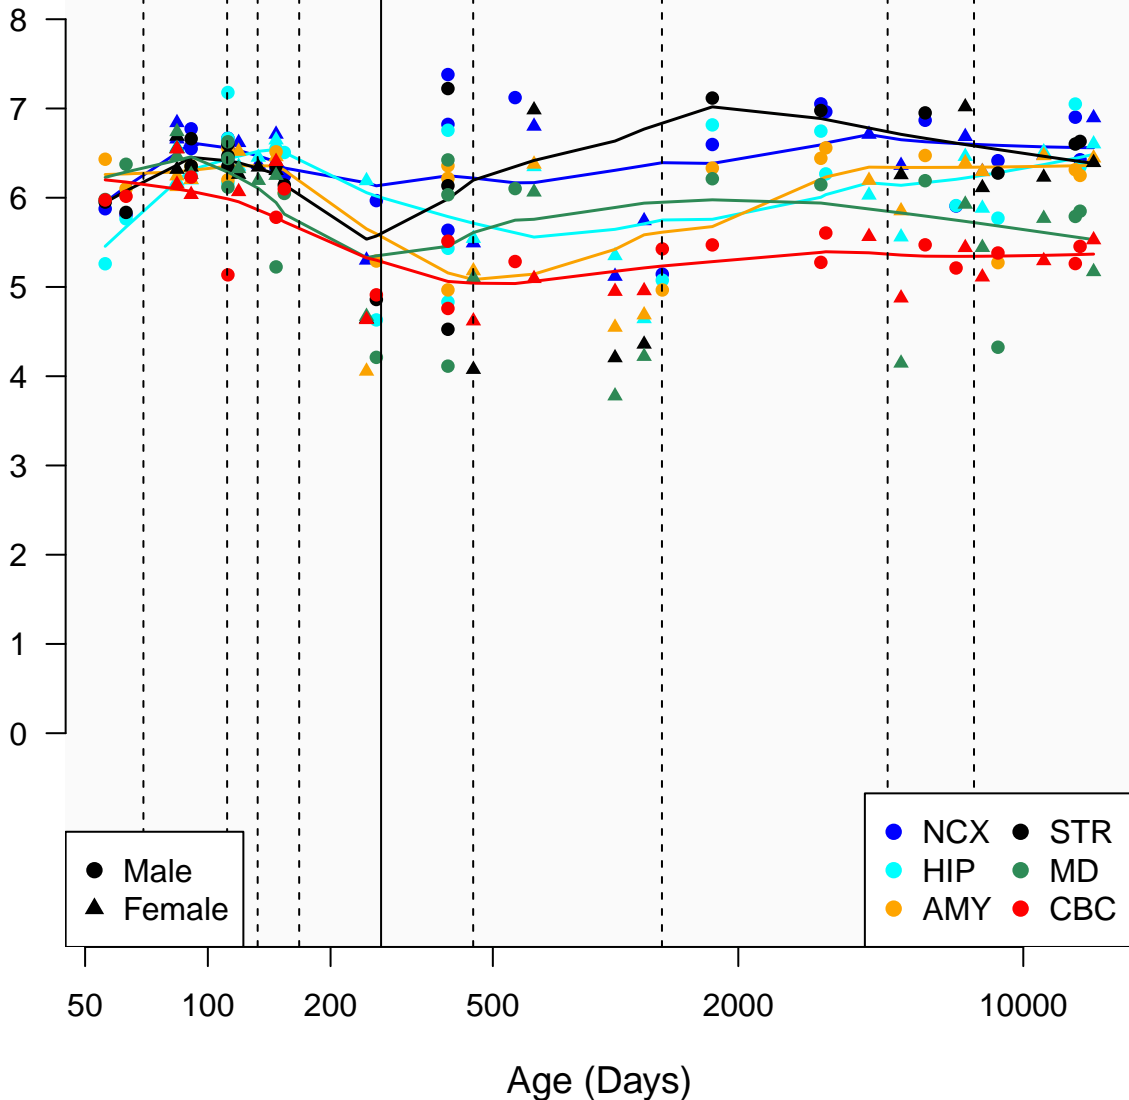

# SEPT5\_ENSG00000184702

Window:

1 2 3 4 5 6 7 8 9

Normalized Log2 RPKM+1

● Male  
▲ Female

● NCX ● STR  
● HIP ● MD  
● AMY ● CBC