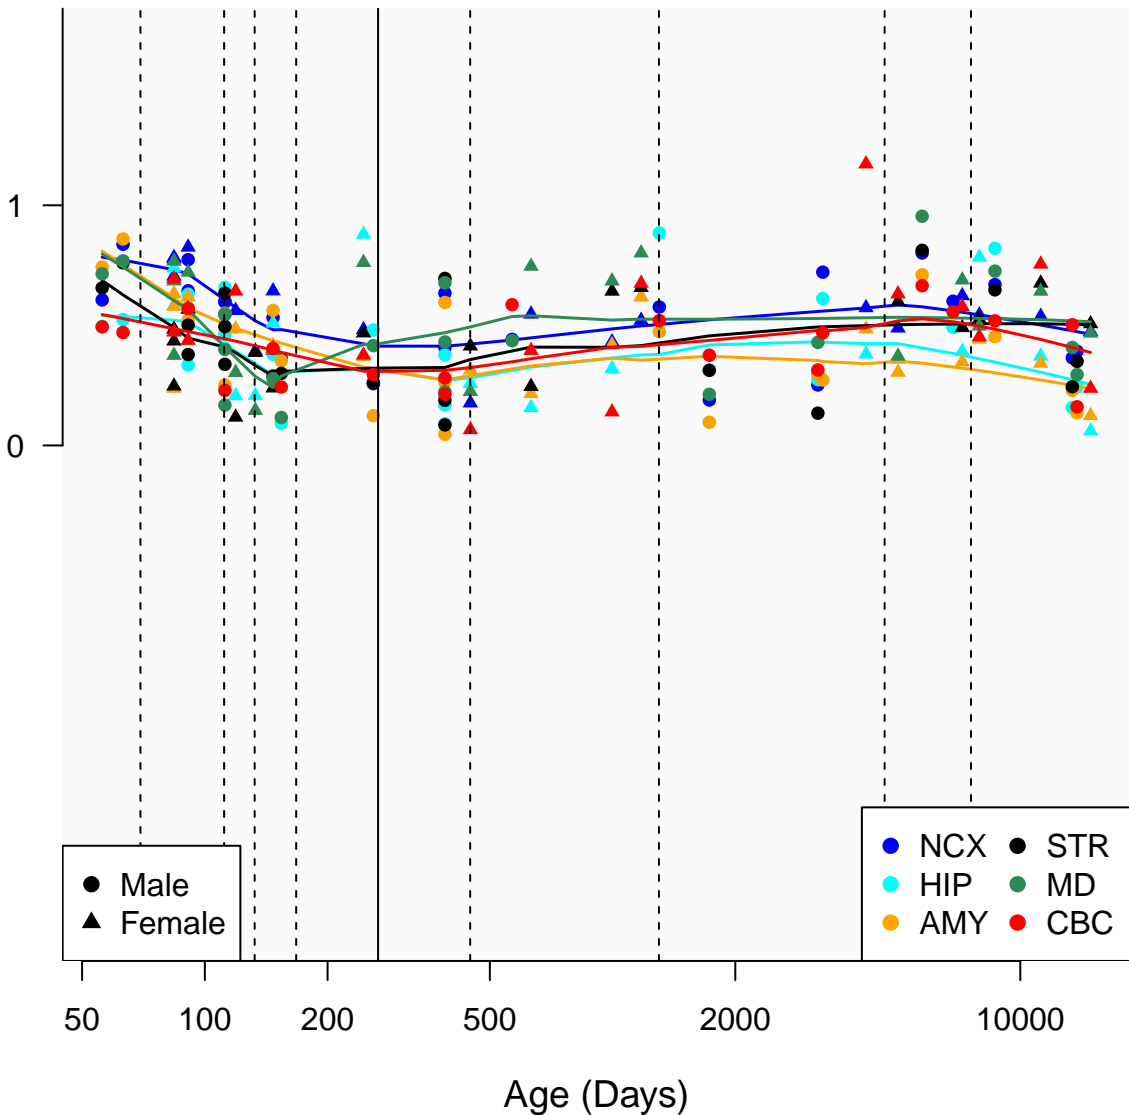

# SEPT7P7\_ENSG00000229897

Window:

1 2 3 4 5 6 7 8 9

Normalized Log2 RPKM+1

● Male  
▲ Female

● NCX ● STR  
● HIP ● MD  
● AMY ● CBC