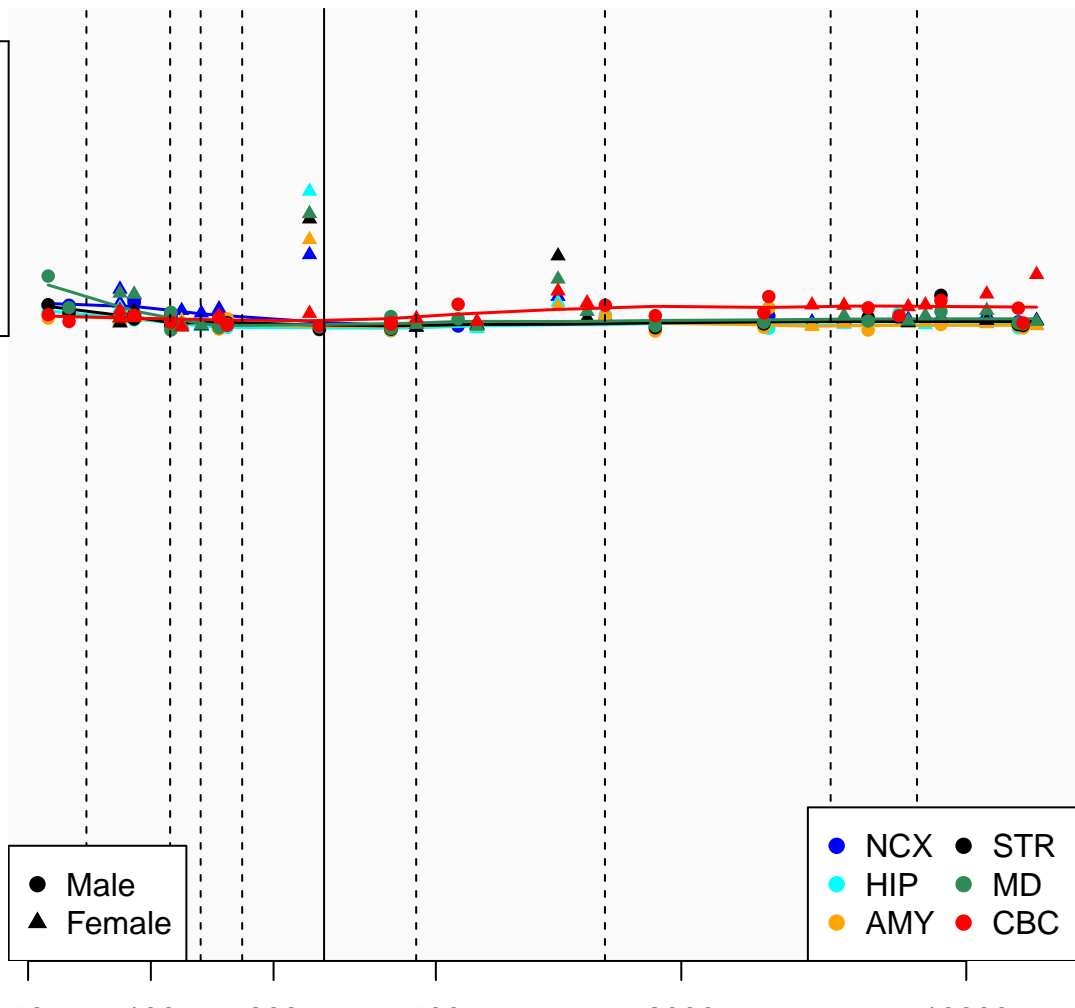

# SERBP1P2\_ENSG00000225878

Window:

1 2 3 4 5 6 7 8 9

Normalized Log2 RPKM+1

1  
0

● Male  
▲ Female

● NCX ● STR  
● HIP ● MD  
● AMY ● CBC

Age (Days)