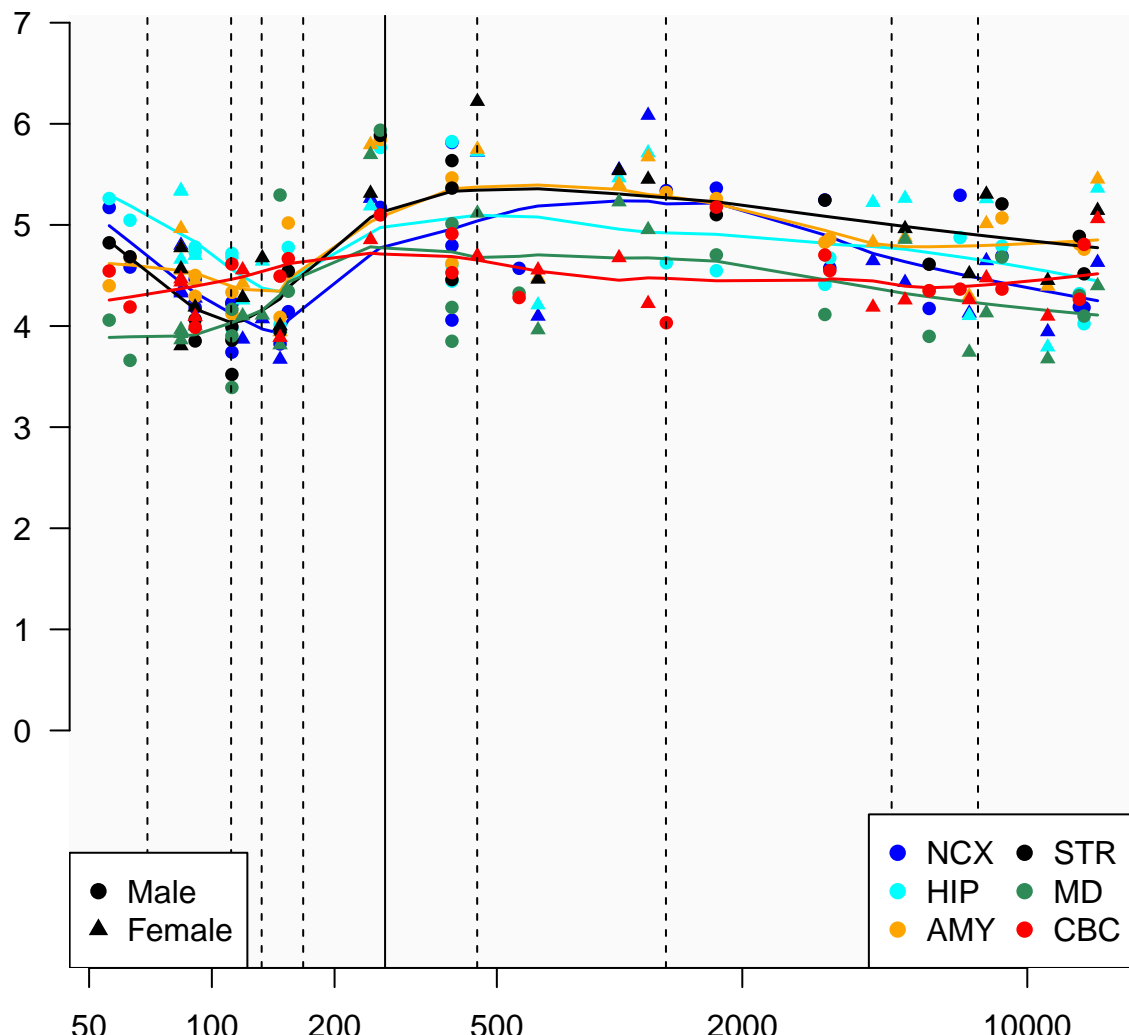

# SERP1\_ENSG00000120742

Window:

1 2 3 4 5 6 7 8 9

Normalized Log2 RPKM+1

● Male  
▲ Female

● NCX ● STR  
● HIP ● MD  
● AMY ● CBC

Age (Days)