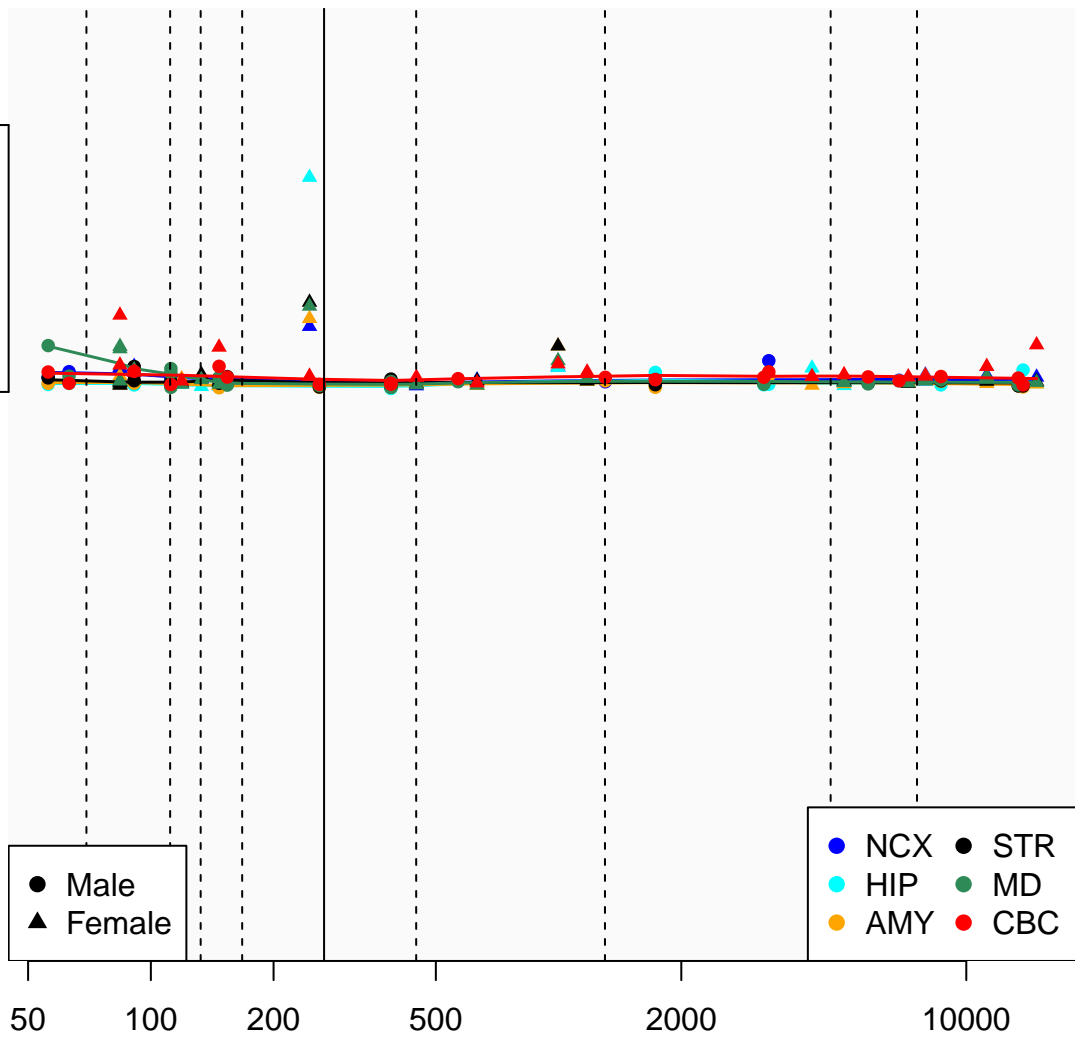

# SERPIN7\_ENSG00000166396

Window:

1 2 3 4 5 6 7 8 9

Normalized Log2 RPKM+1

● Male  
▲ Female

● NCX ● STR  
● HIP ● MD  
● AMY ● CBC

Age (Days)