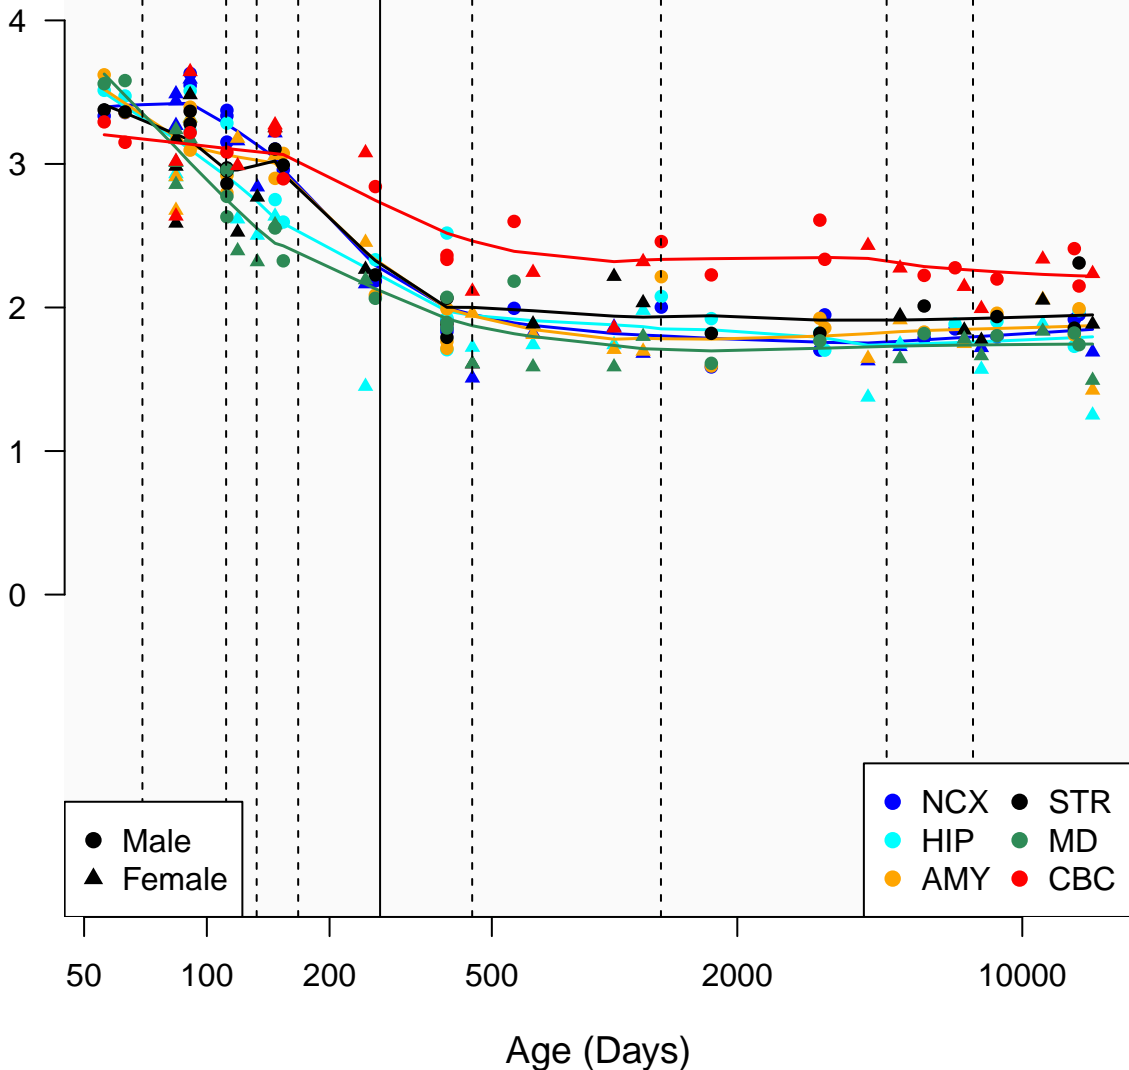

# SETDB1\_ENSG00000143379

Window:

1 2 3 4 5 6 7 8 9

Normalized Log2 RPKM+1

● Male  
▲ Female

● NCX ● STR  
● HIP ● MD  
● AMY ● CBC