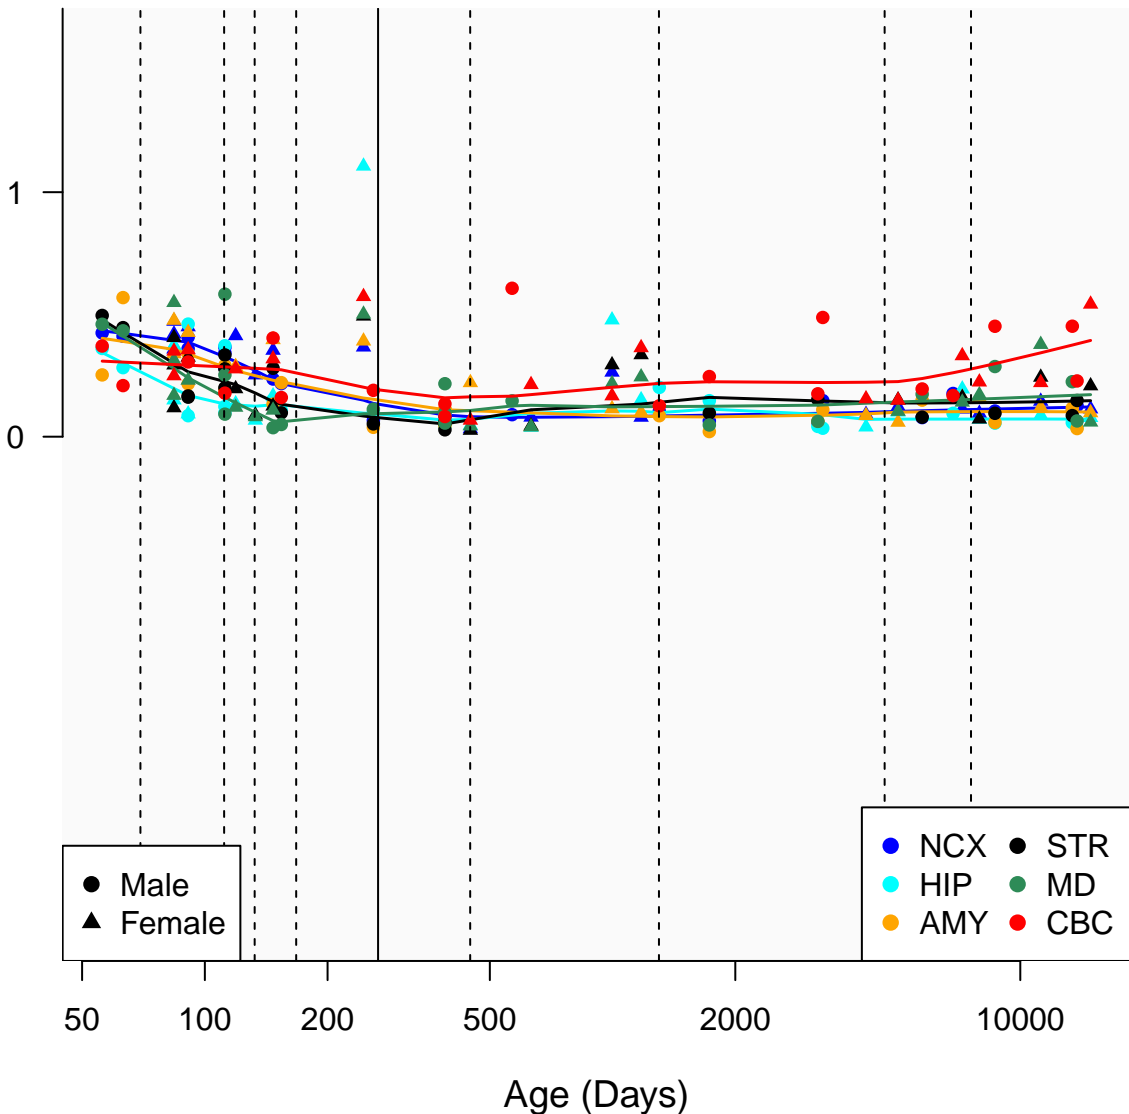

# SETP20\_ENSG00000225094

Window:

1 2 3 4 5 6 7 8 9

Normalized Log2 RPKM+1

● Male  
▲ Female

● NCX ● STR  
● HIP ● MD  
● AMY ● CBC