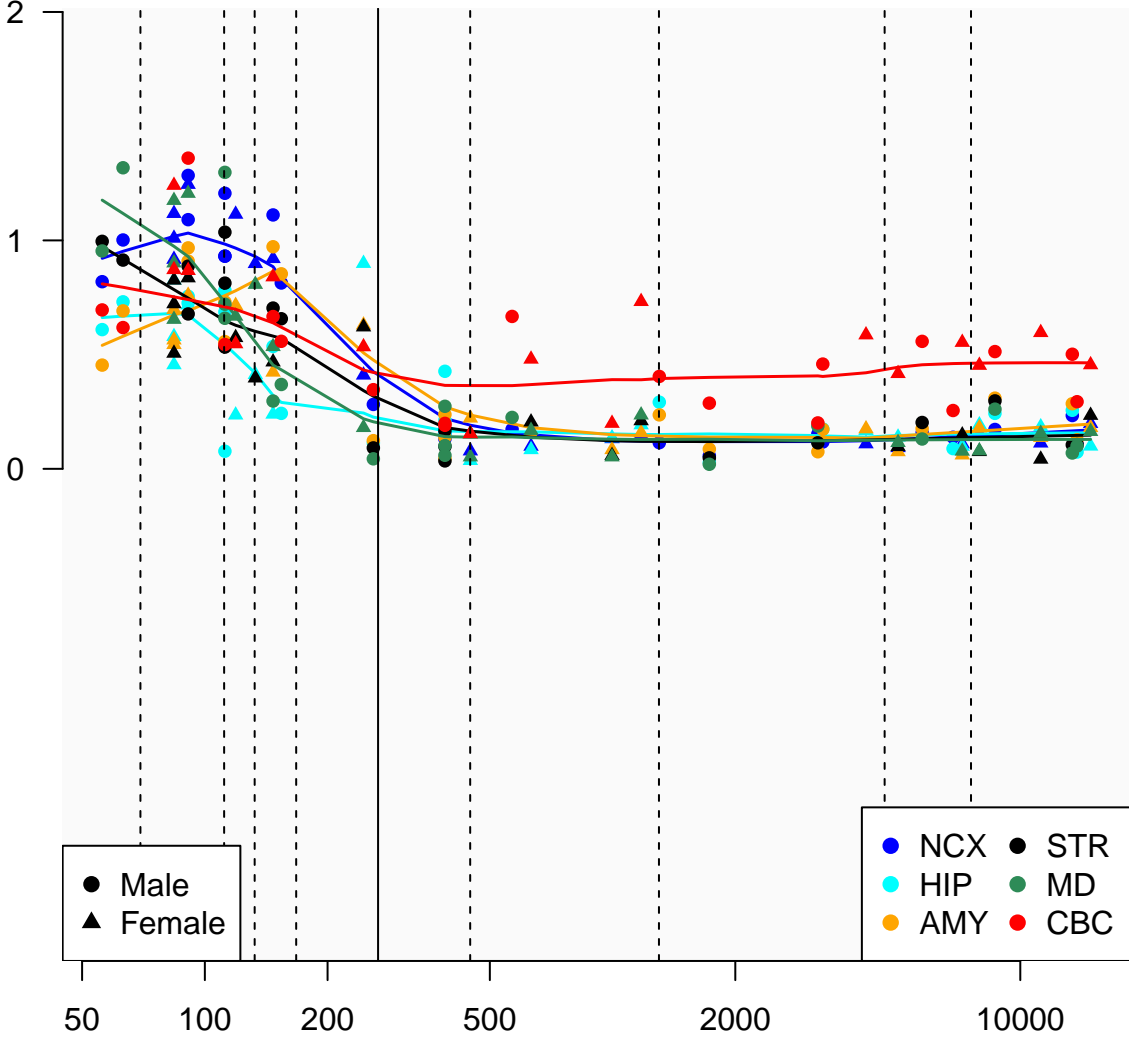

# SH2D7\_ENSG00000183476

Window:

1 2 3 4 5 6 7 8 9

Normalized Log2 RPKM+1

● Male  
▲ Female

● NCX ● STR  
● HIP ● MD  
● AMY ● CBC

Age (Days)