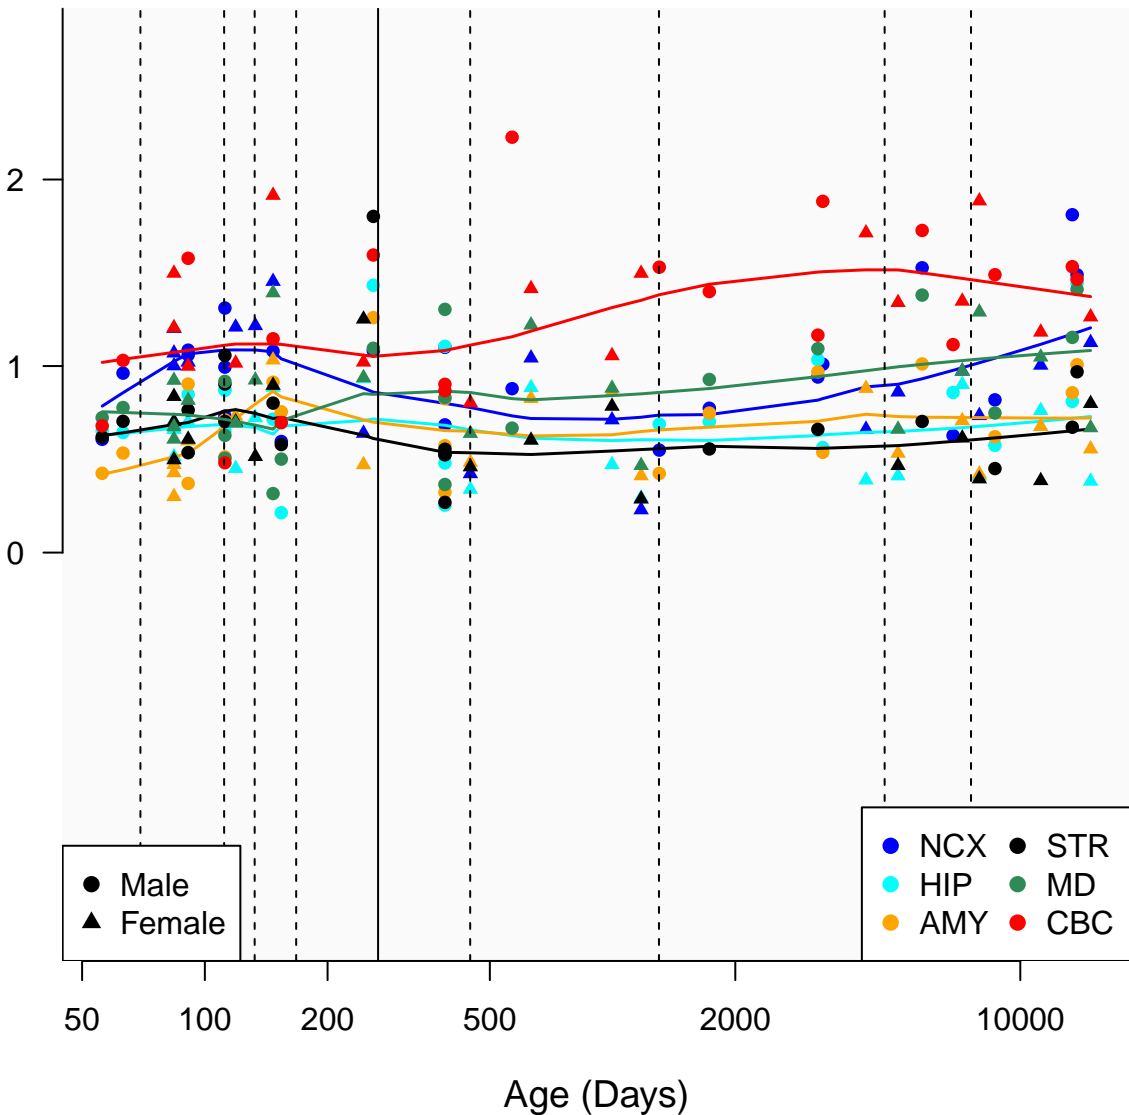

# SH3D21\_ENSG00000214193

Window:

1 2 3 4 5 6 7 8 9

Normalized Log2 RPKM+1

● Male  
▲ Female

● NCX ● STR  
● HIP ● MD  
● AMY ● CBC