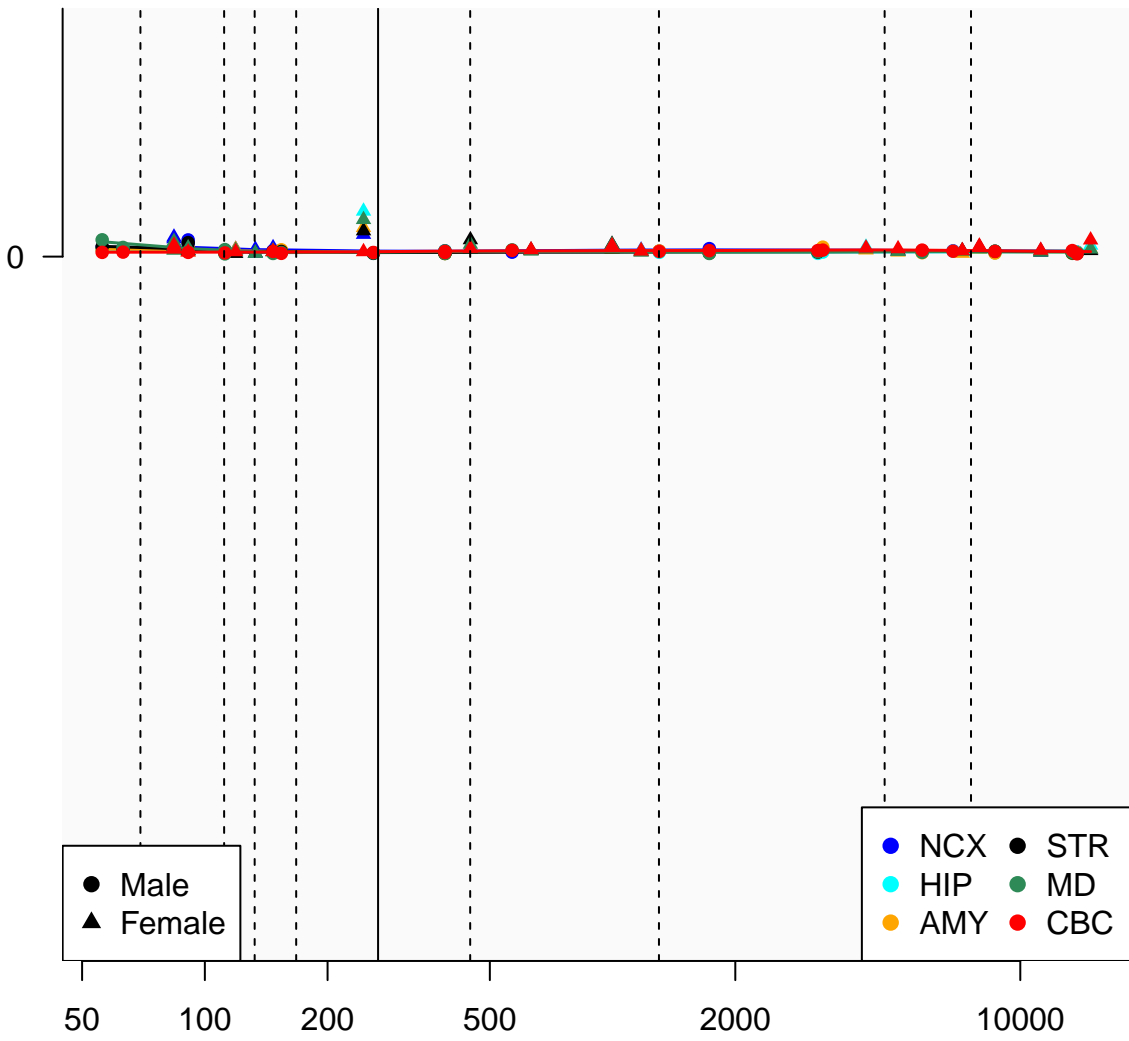

SHOX_ENSGR0000185960

Window:

1 2 3 4 5 6 7 8 9

Normalized Log2 RPKM+1

● Male
▲ Female

● NCX ● STR
● HIP ● MD
● AMY ● CBC