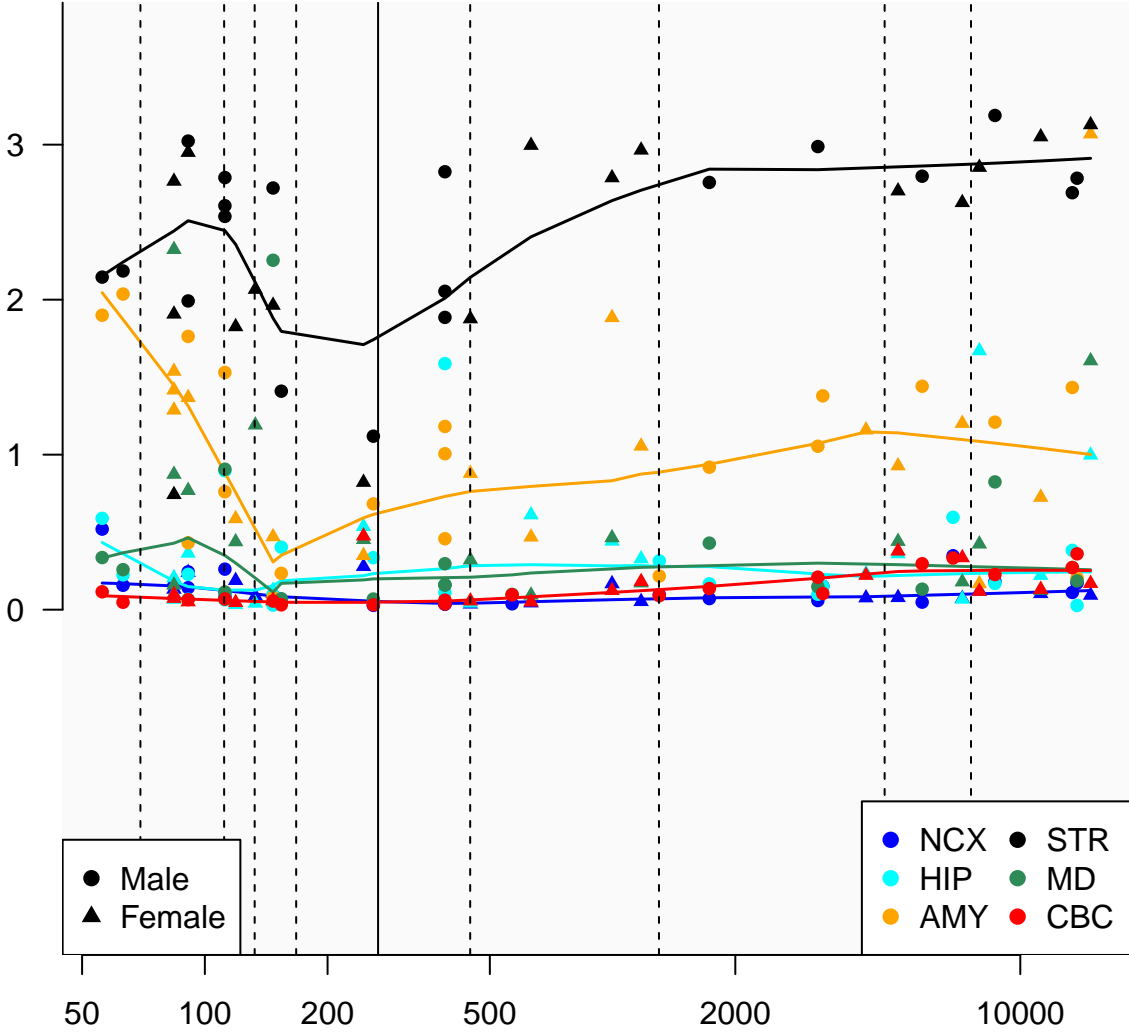

# SIX3-AS1\_ENSG00000236502

Window:

1 2 3 4 5 6 7 8 9

Normalized Log2 RPKM+1

● Male  
▲ Female

● NCX ● STR  
● HIP ● MD  
● AMY ● CBC