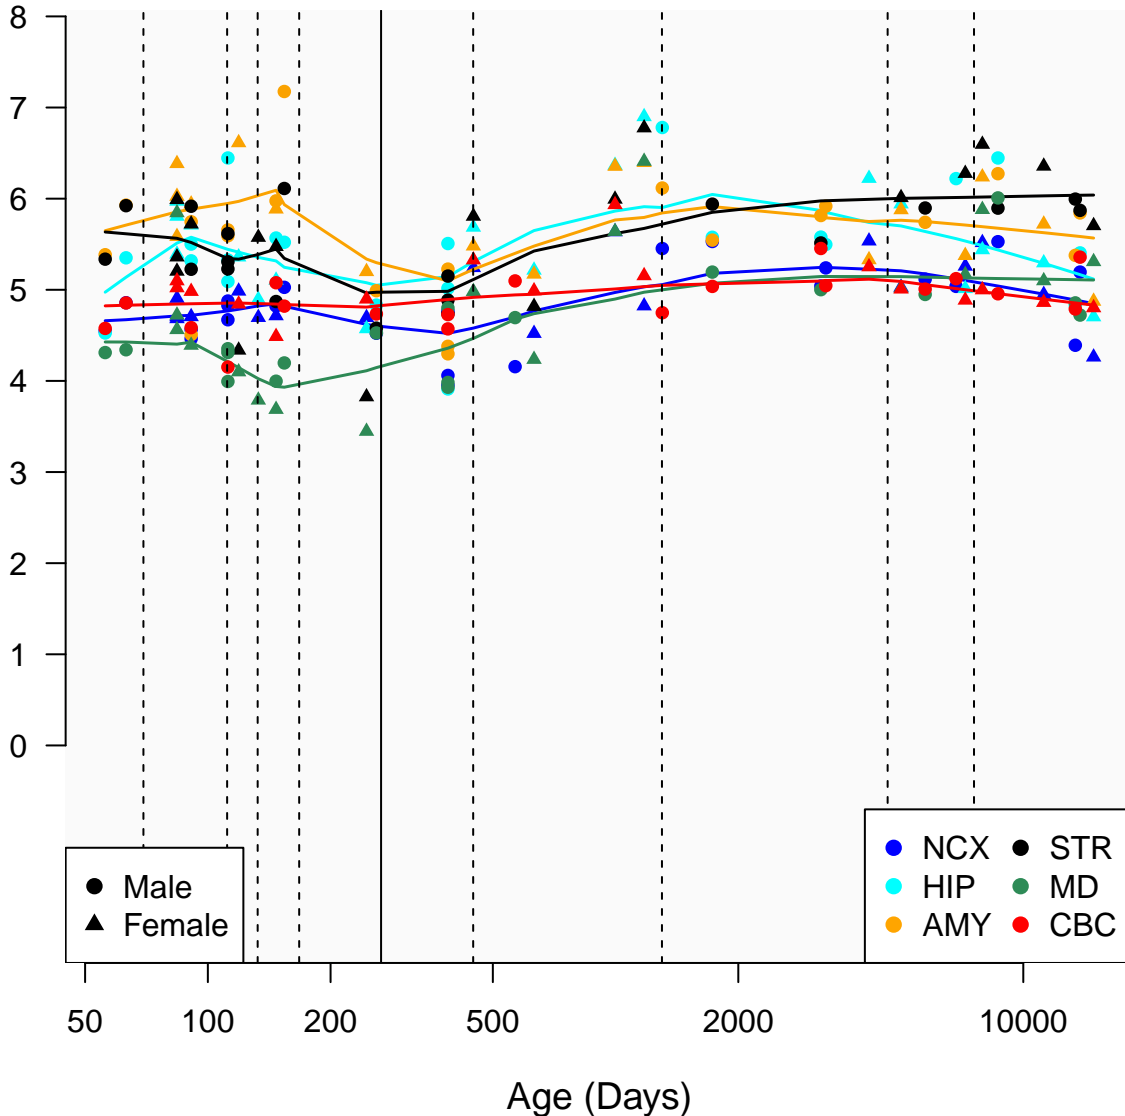

# SLAIN1\_ENSG00000139737

Window:

1 2 3 4 5 6 7 8 9

Normalized Log<sub>2</sub> RPKM+1

● Male  
▲ Female

● NCX ● STR  
● HIP ● MD  
● AMY ● CBC