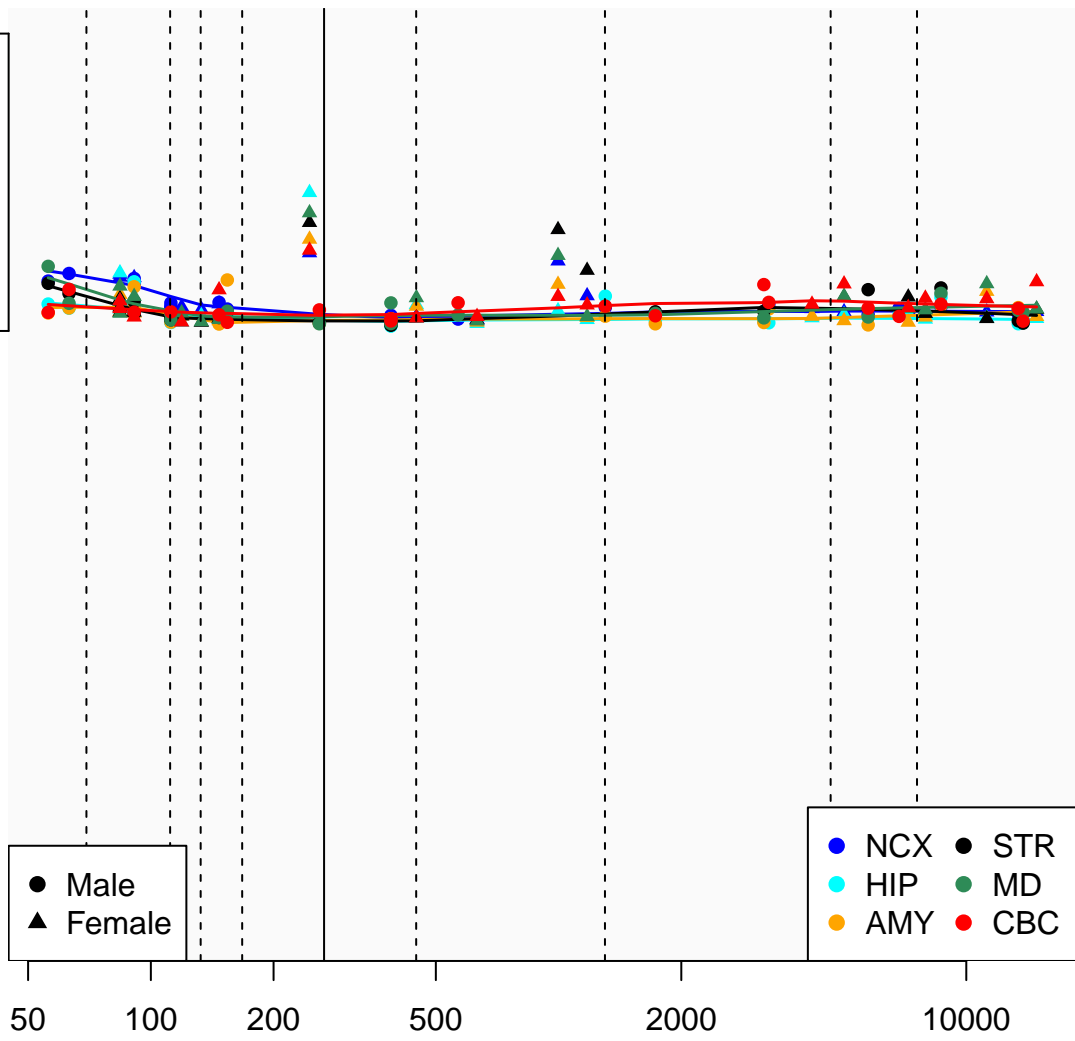

# SLAMF9\_ENSG00000162723

Window:

1 2 3 4 5 6 7 8 9

Normalized Log2 RPKM+1

● Male  
▲ Female

● NCX ● STR  
● HIP ● MD  
● AMY ● CBC

Age (Days)