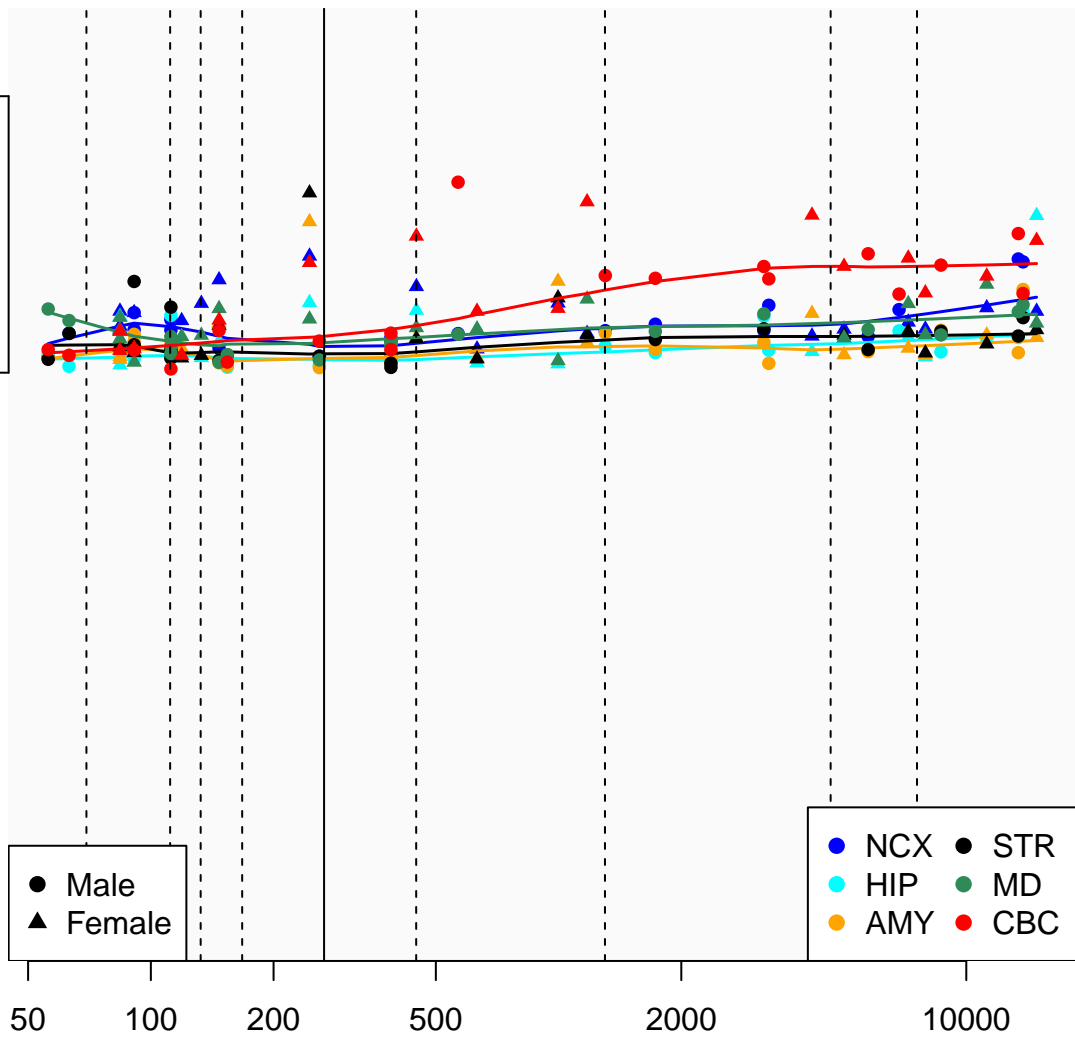

# SLC22A14\_ENSG00000144671

Window:

1 2 3 4 5 6 7 8 9

Normalized Log2 RPKM+1

1  
0

● Male  
▲ Female

● NCX ● STR  
● HIP ● MD  
● AMY ● CBC

Age (Days)