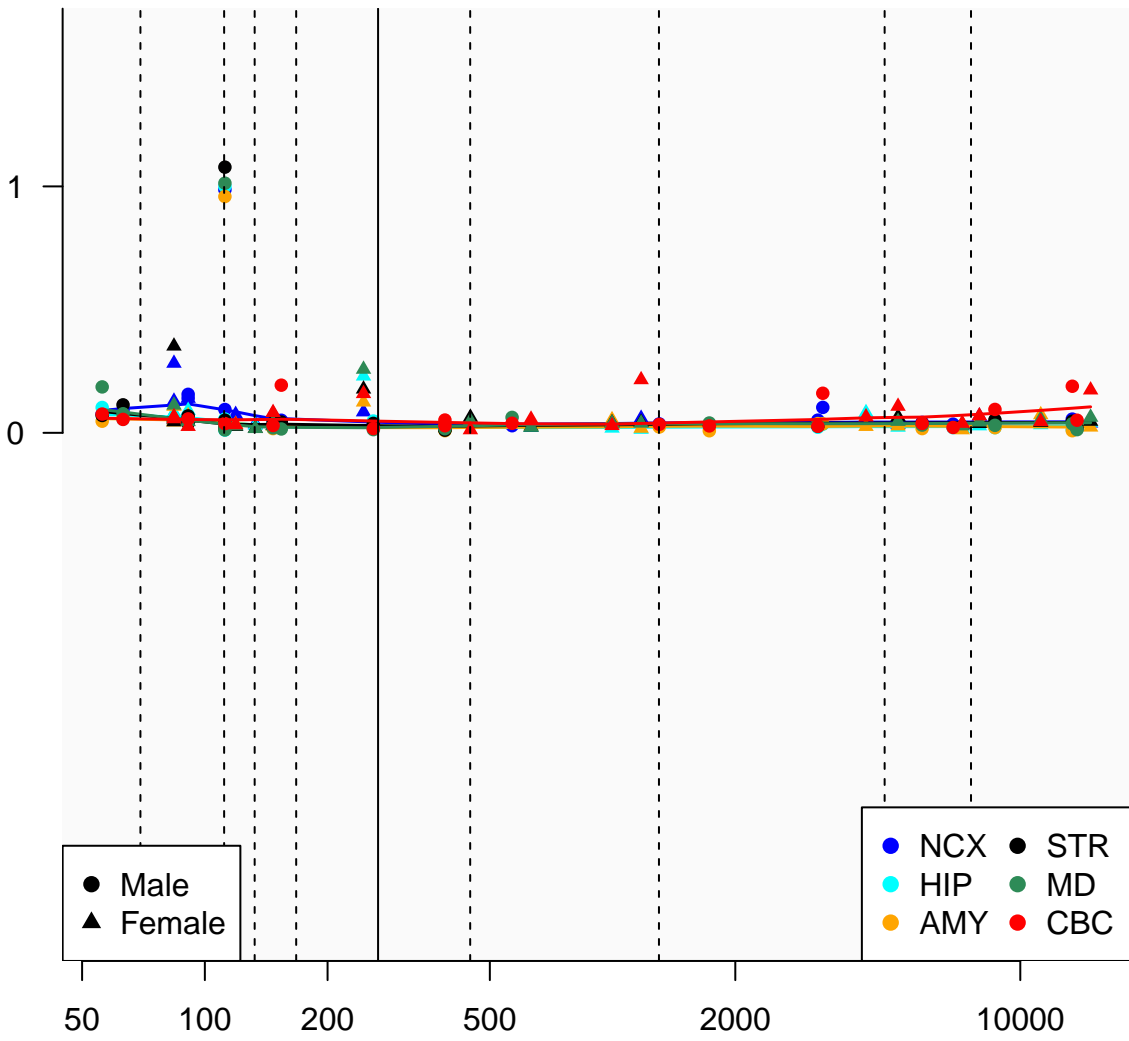

# SLC25A47\_ENSG00000140107

Window:

1 2 3 4 5 6 7 8 9

Normalized Log2 RPKM+1

● Male  
▲ Female

● NCX ● STR  
● HIP ● MD  
● AMY ● CBC

Age (Days)