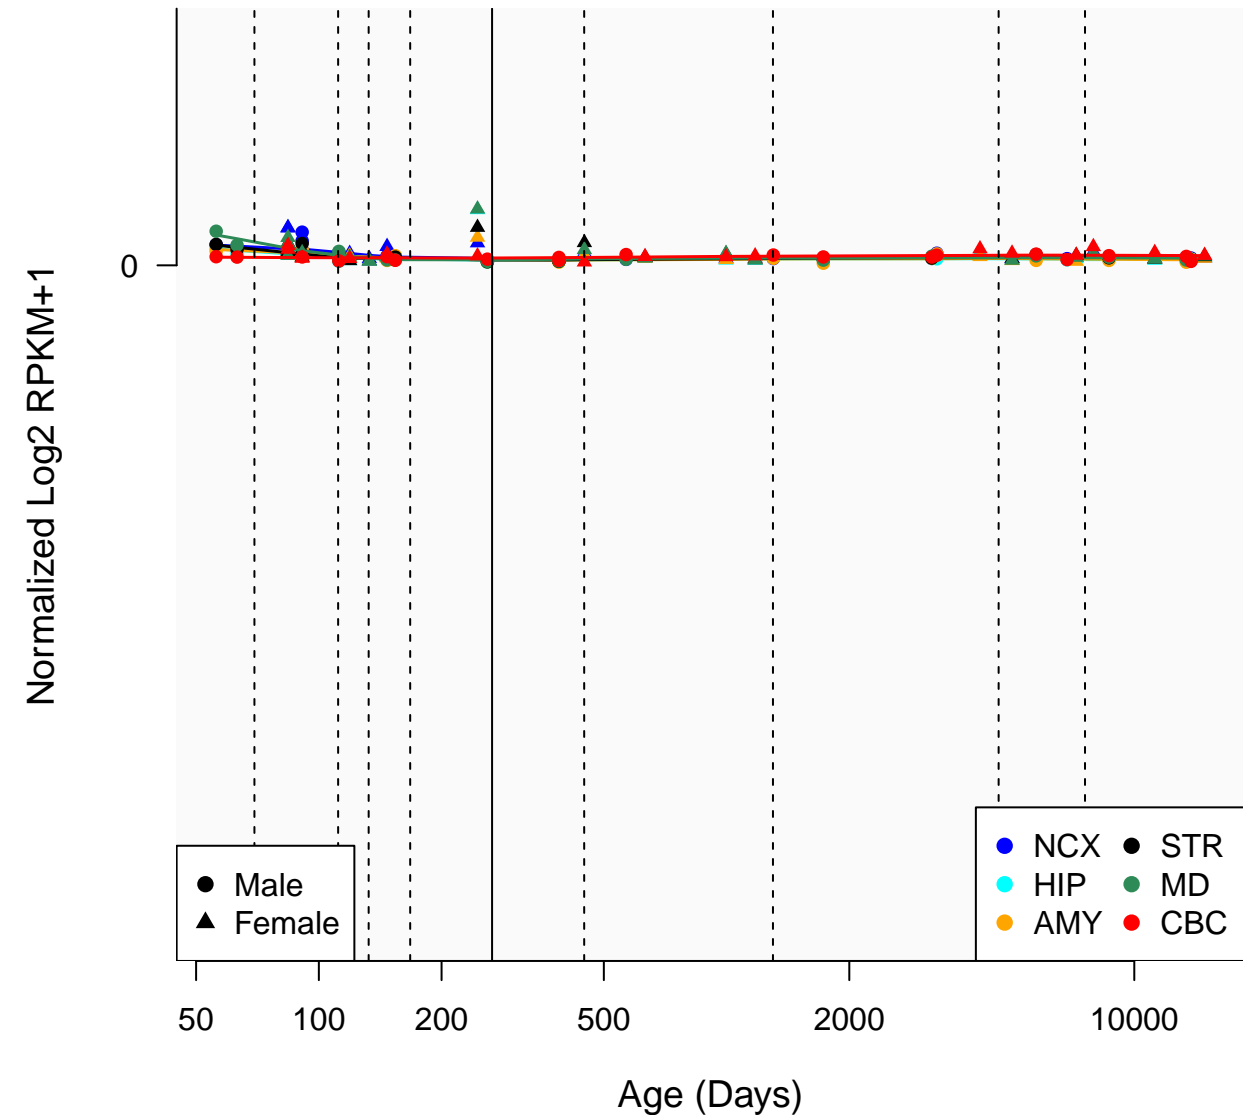

SLC25A6_ENSGR0000169100

Window:

1 2 3 4 5 6 7 8 9

● Male
▲ Female

● NCX ● STR
● HIP ● MD
● AMY ● CBC