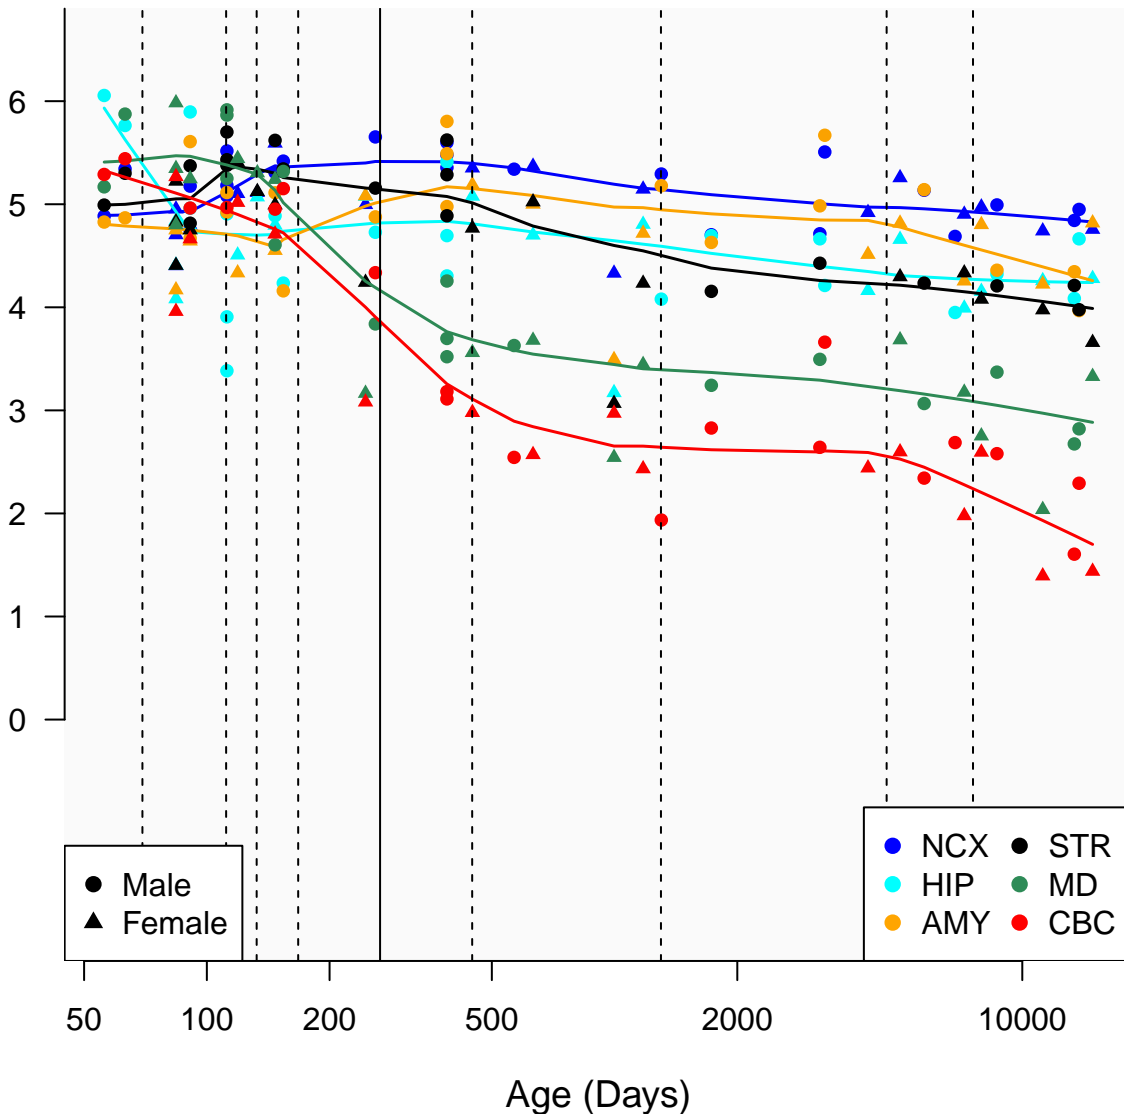

SLC35F1_ENSG00000196376

Window:

1 2 3 4 5 6 7 8 9

Normalized Log2 RPKM+1

● Male
▲ Female

● NCX ● STR
● HIP ● MD
● AMY ● CBC