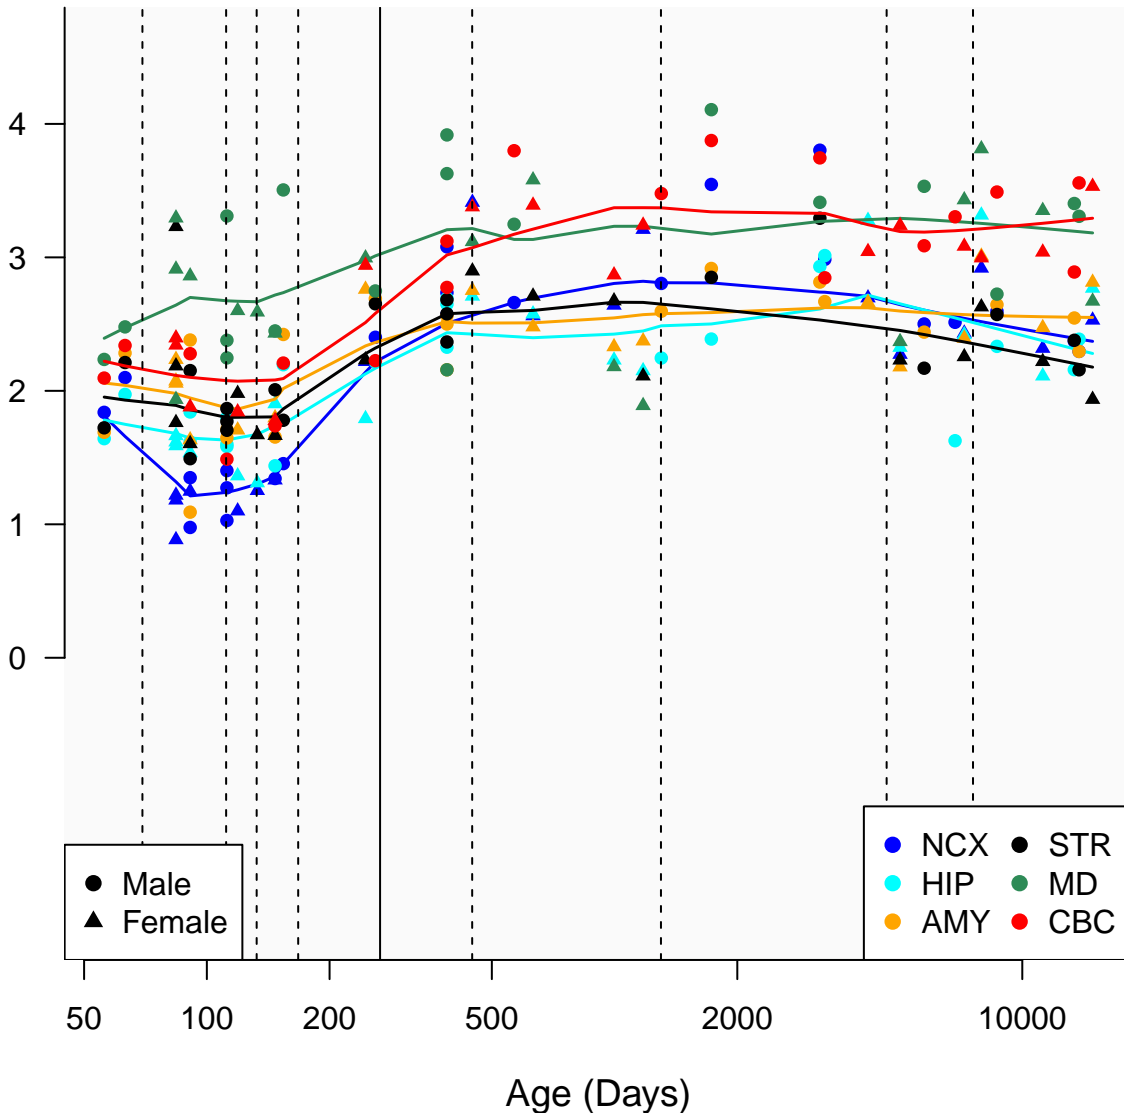

SLC35G2_ENSG00000168917

Window:

1 2 3 4 5 6 7 8 9

Normalized Log2 RPKM+1

● Male
▲ Female

● NCX ● STR
● HIP ● MD
● AMY ● CBC