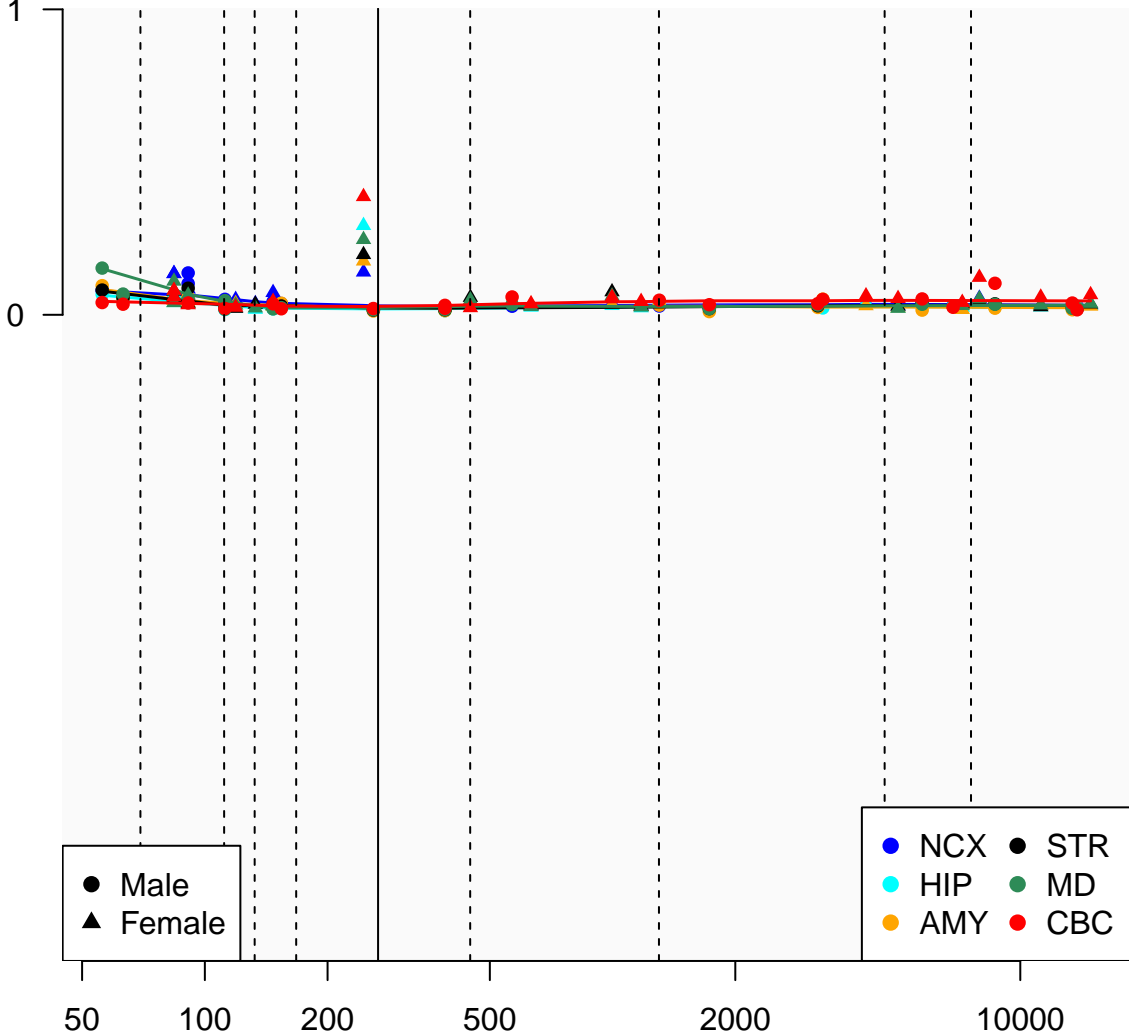

SLC35G4P_ENSG00000236396

Window:

1 2 3 4 5 6 7 8 9

Normalized Log2 RPKM+1

● Male
▲ Female

● NCX ● STR
● HIP ● MD
● AMY ● CBC