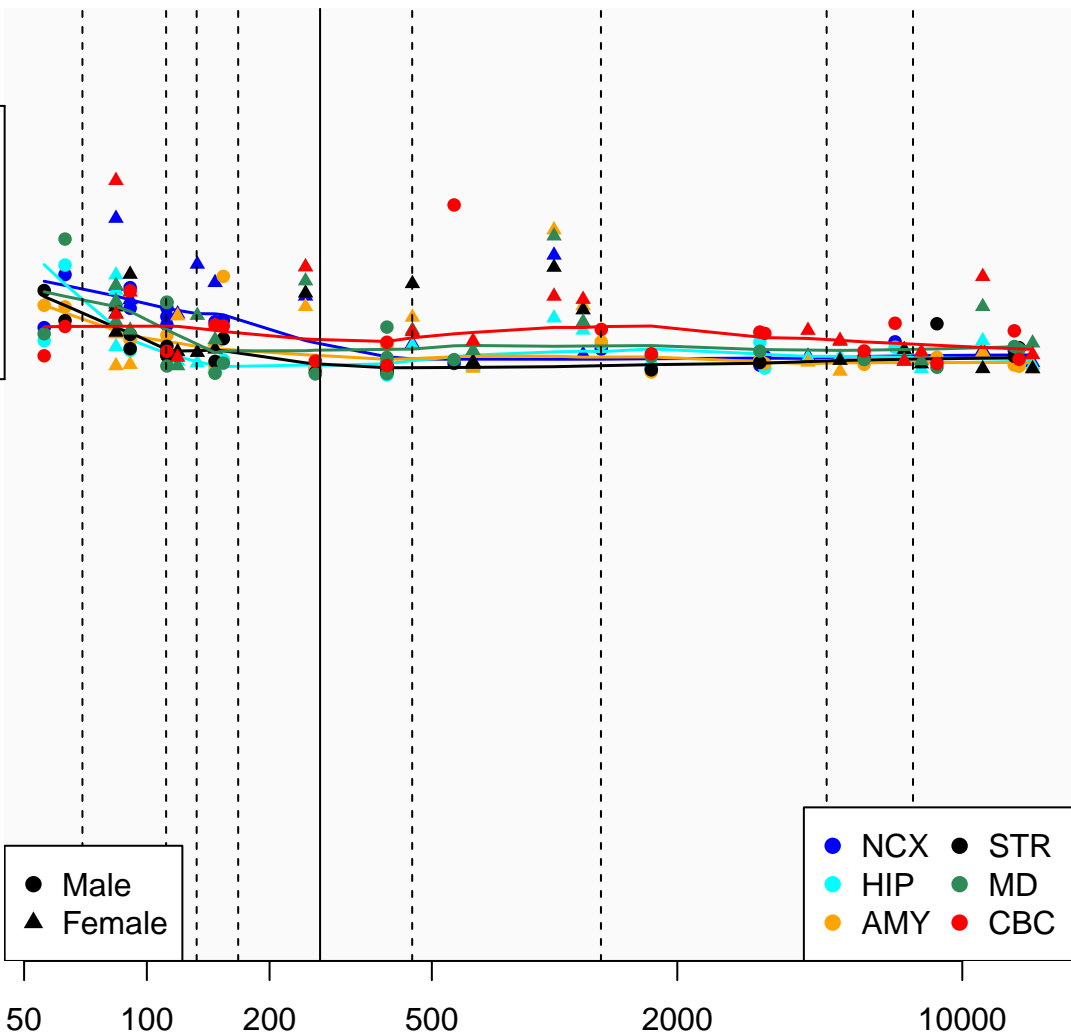

SLC35G5_ENSG00000177710

Window:

1 2 3 4 5 6 7 8 9

Normalized Log2 RPKM+1

1
0

● Male
▲ Female

● NCX ● STR
● HIP ● MD
● AMY ● CBC

Age (Days)