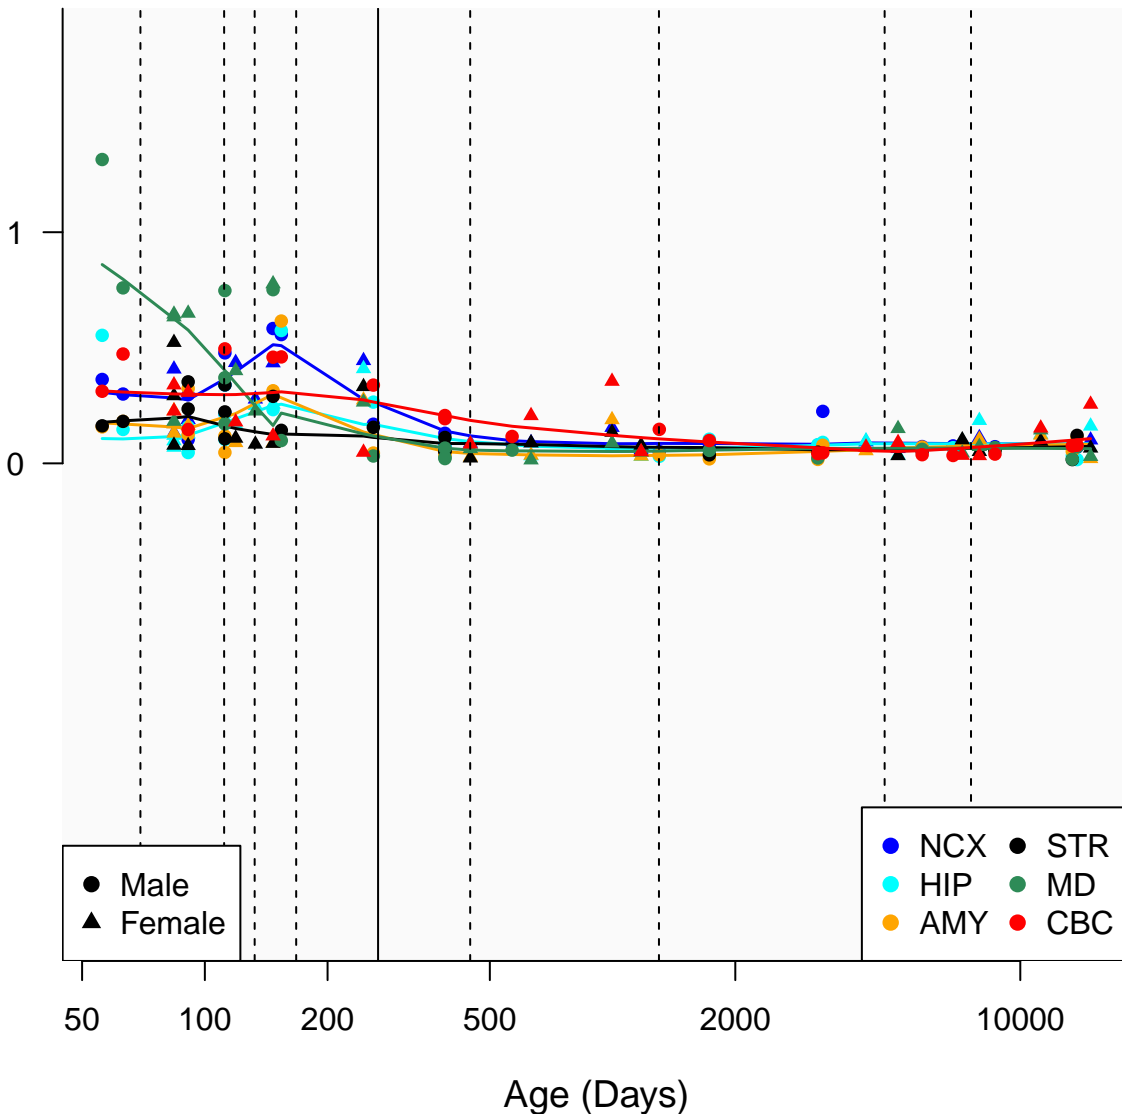

# SLC38A4\_ENSG00000139209

Window:

1 2 3 4 5 6 7 8 9

Normalized Log2 RPKM+1

● Male  
▲ Female

● NCX ● STR  
● HIP ● MD  
● AMY ● CBC