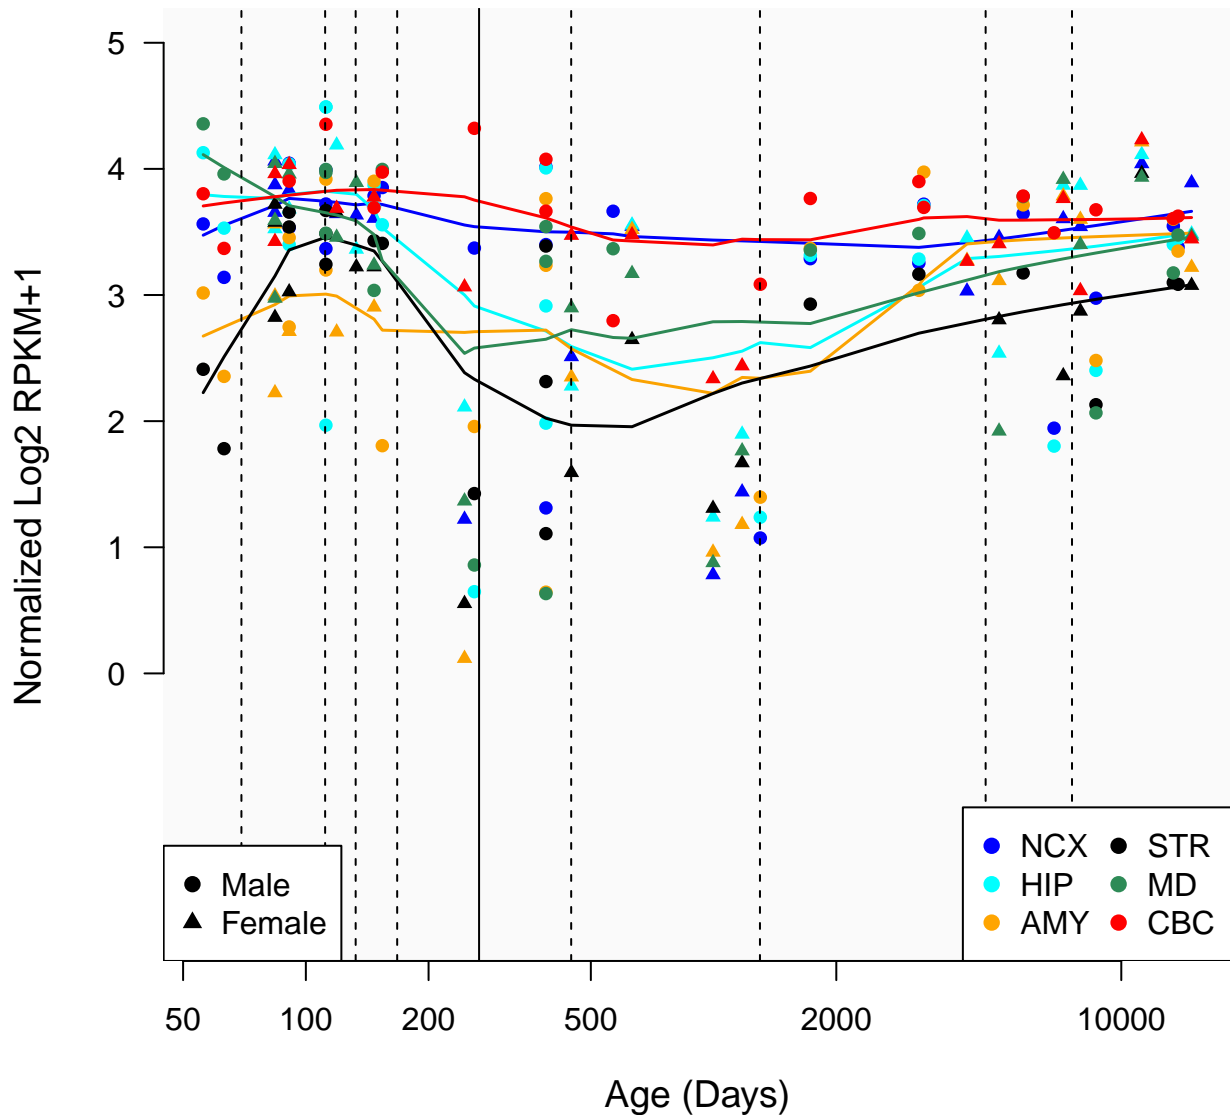

SLC6A15_ENSG00000072041

Window:

● Male
▲ Female

● NCX ● STR
● HIP ● MD
● AMY ● CBC