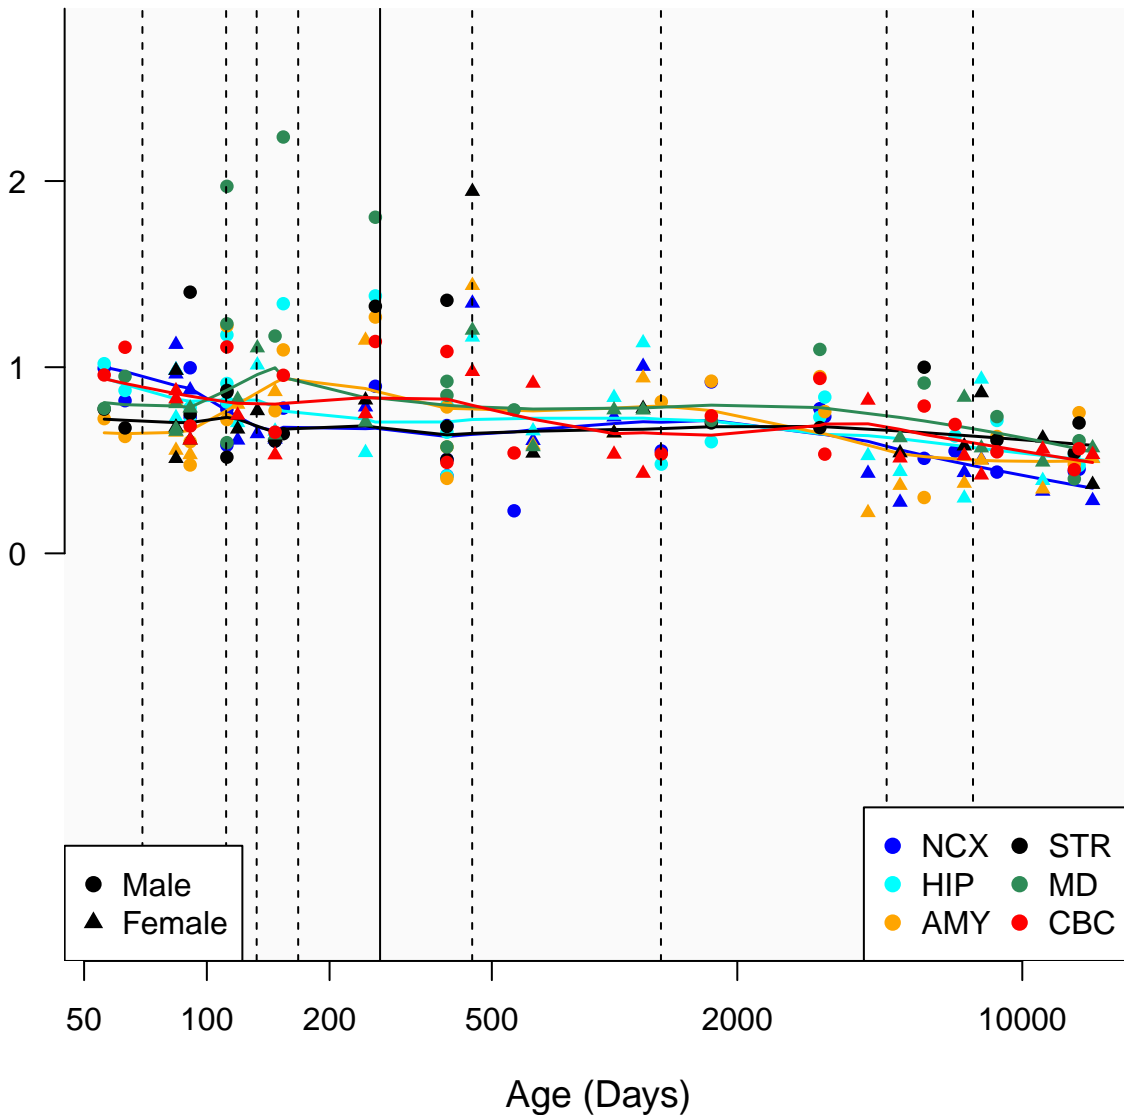

# SLC7A7\_ENSG00000155465

Window:

1 2 3 4 5 6 7 8 9

Normalized Log2 RPKM+1

● Male  
▲ Female

● NCX ● STR  
● HIP ● MD  
● AMY ● CBC