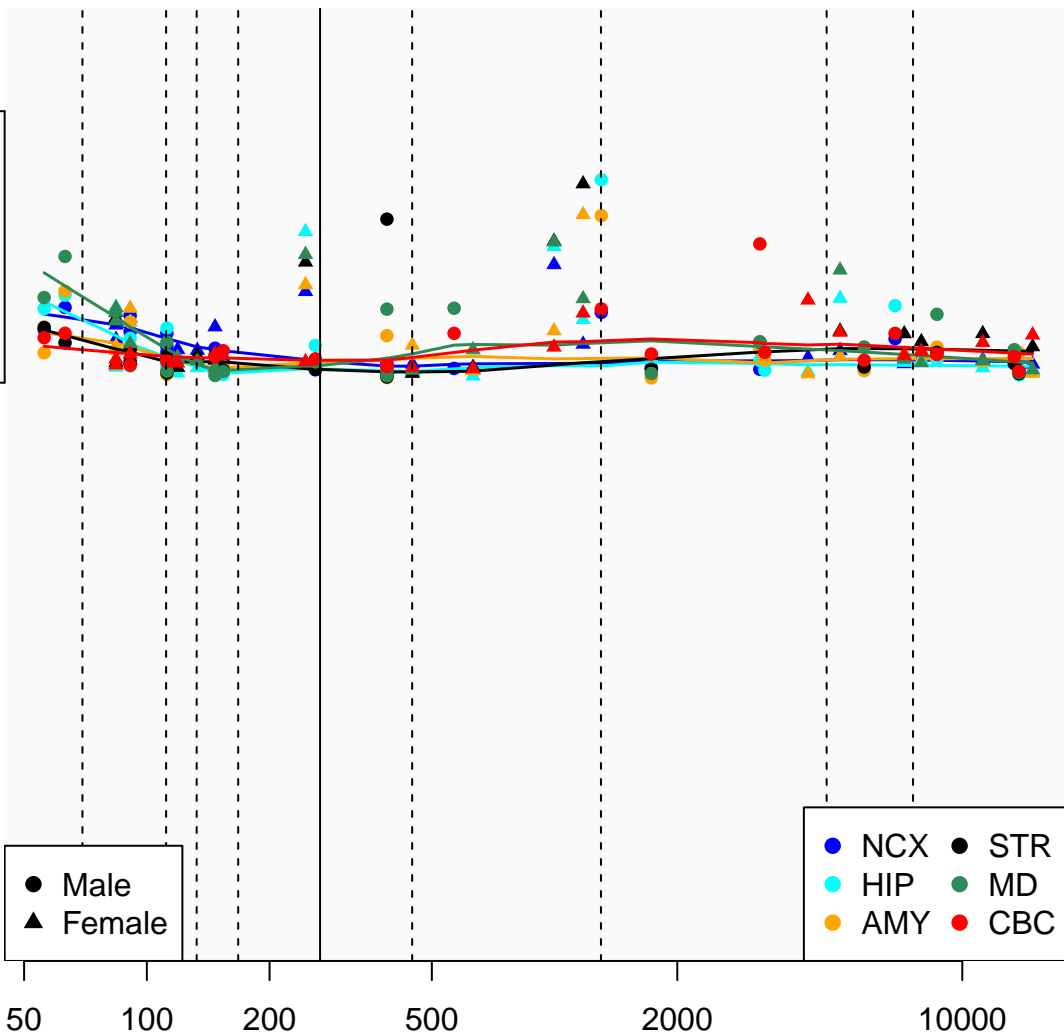

# SMARCE1P1\_ENSG00000225215

Window:

1 2 3 4 5 6 7 8 9

Normalized Log2 RPKM+1

1  
0

● Male  
▲ Female

● NCX ● STR  
● HIP ● MD  
● AMY ● CBC

Age (Days)