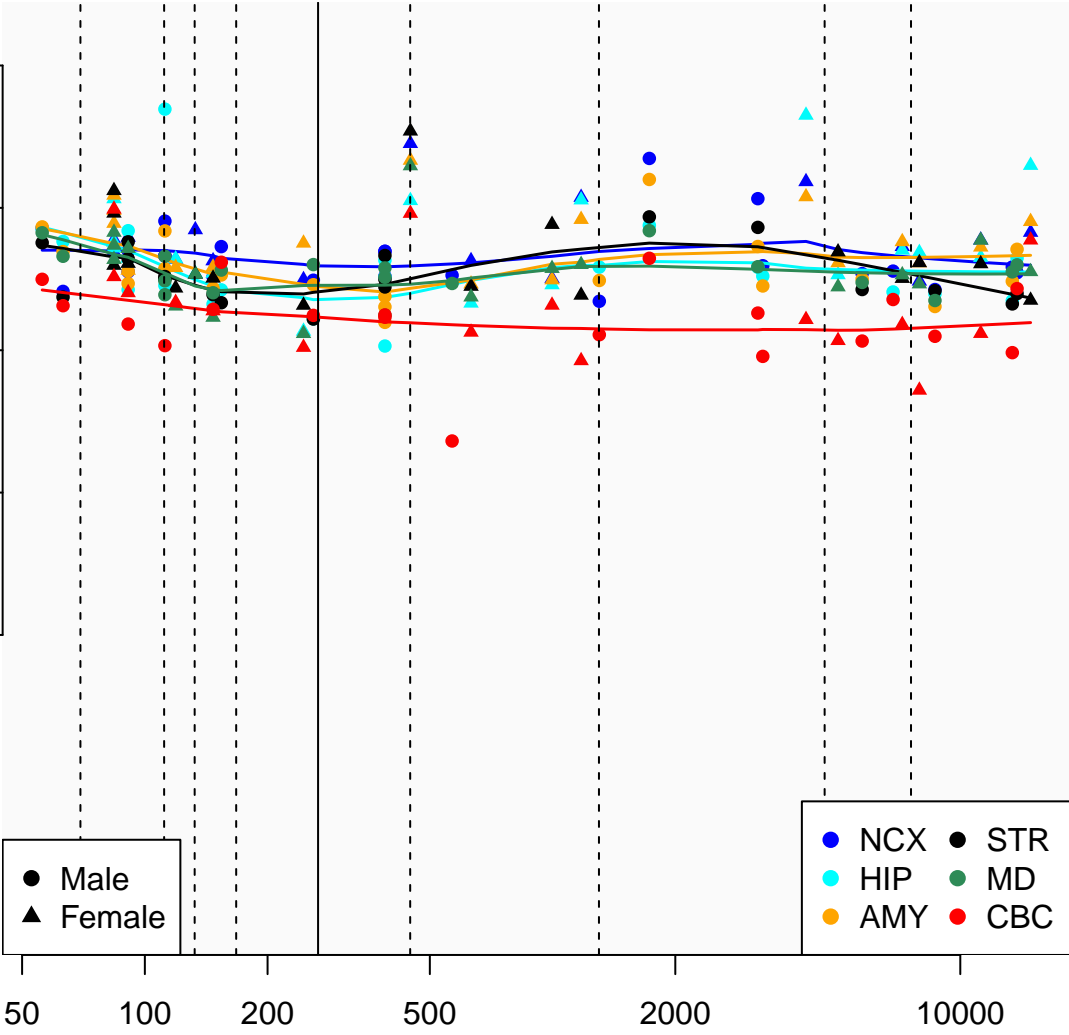

# SMUG1\_ENSG00000123415

Window:

1 2 3 4 5 6 7 8 9

Normalized Log2 RPKM+1

● Male  
▲ Female

● NCX ● STR  
● HIP ● MD  
● AMY ● CBC

Age (Days)