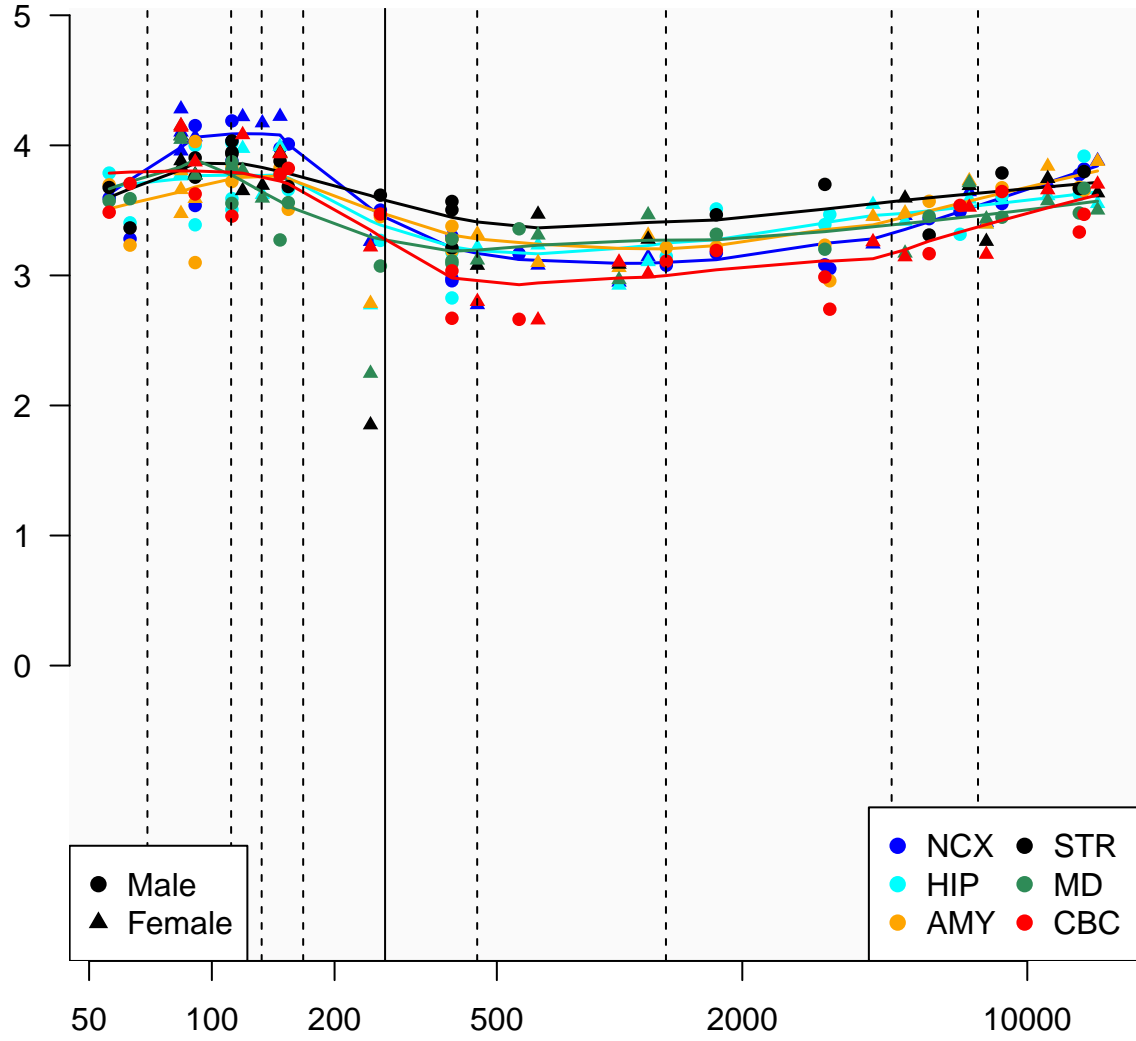

# SMYD5\_ENSG00000135632

Window:

1 2 3 4 5 6 7 8 9

Normalized Log2 RPKM+1

● Male  
▲ Female

● NCX ● STR  
● HIP ● MD  
● AMY ● CBC