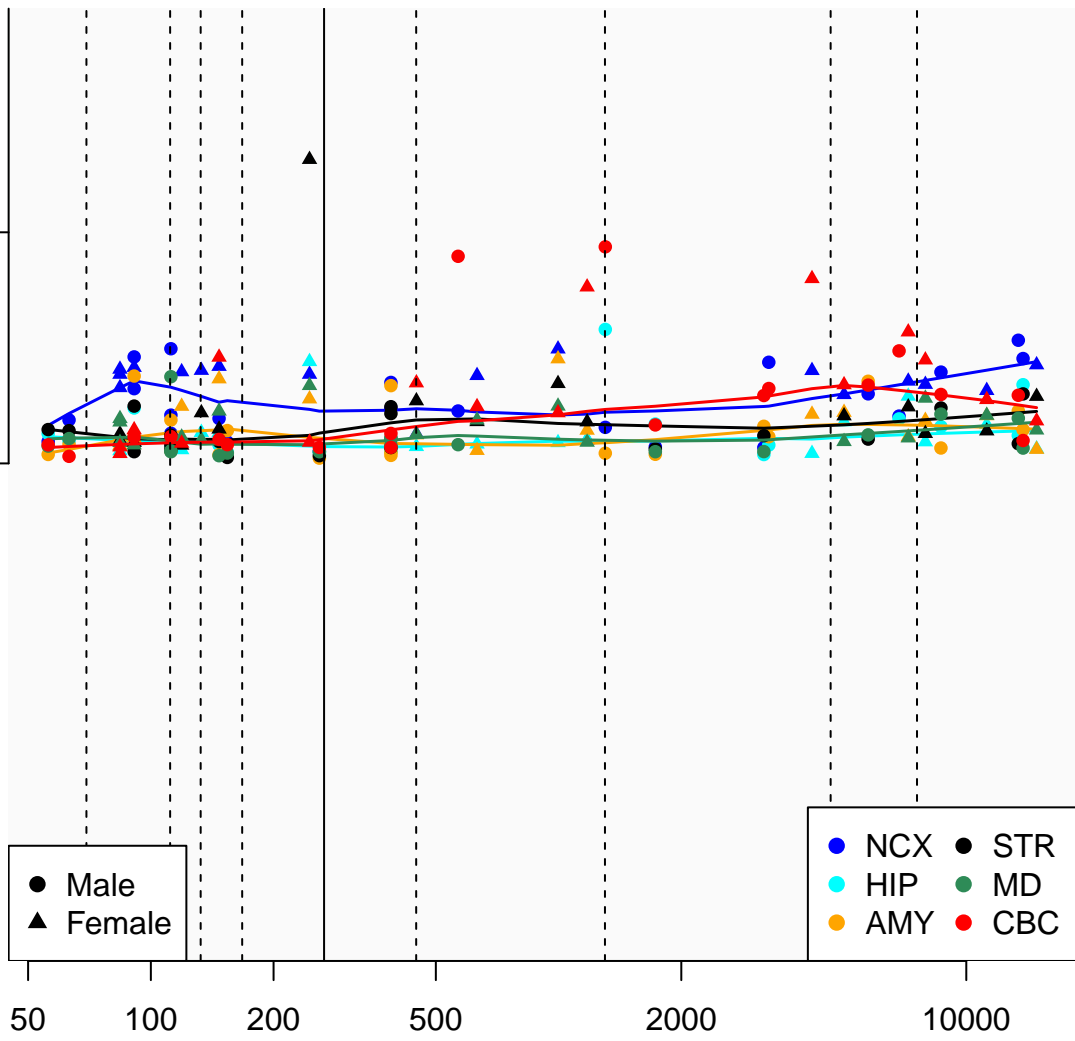

# SND1-IT1\_ENSG00000279078

Window:

1 2 3 4 5 6 7 8 9

Normalized Log2 RPKM+1

● Male  
▲ Female

● NCX ● STR  
● HIP ● MD  
● AMY ● CBC

Age (Days)