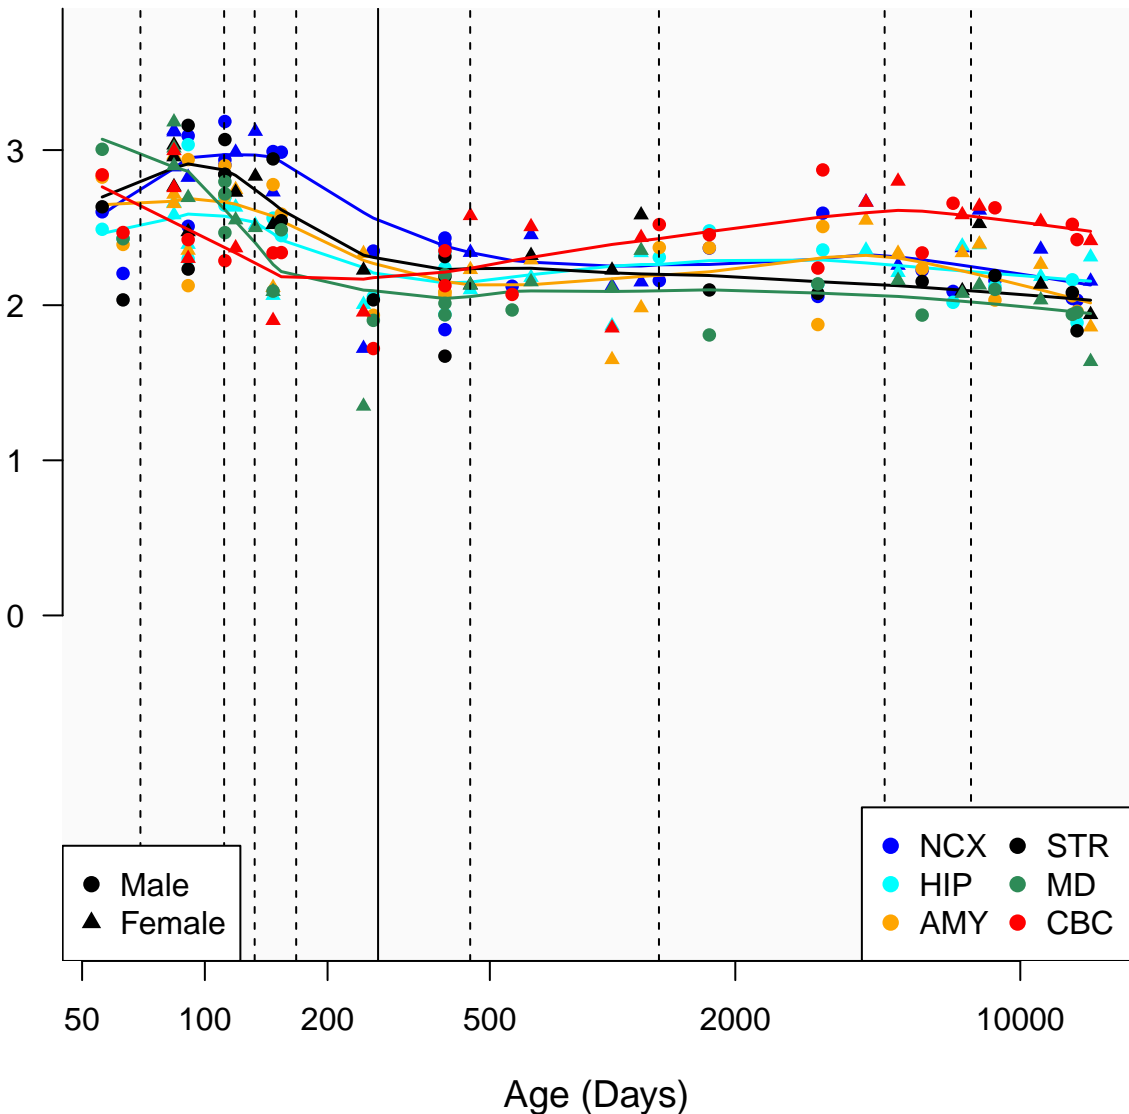

# SNIP1\_ENSG00000163877

Window:

1 2 3 4 5 6 7 8 9

Normalized Log2 RPKM+1

● Male  
▲ Female

● NCX ● STR  
● HIP ● MD  
● AMY ● CBC