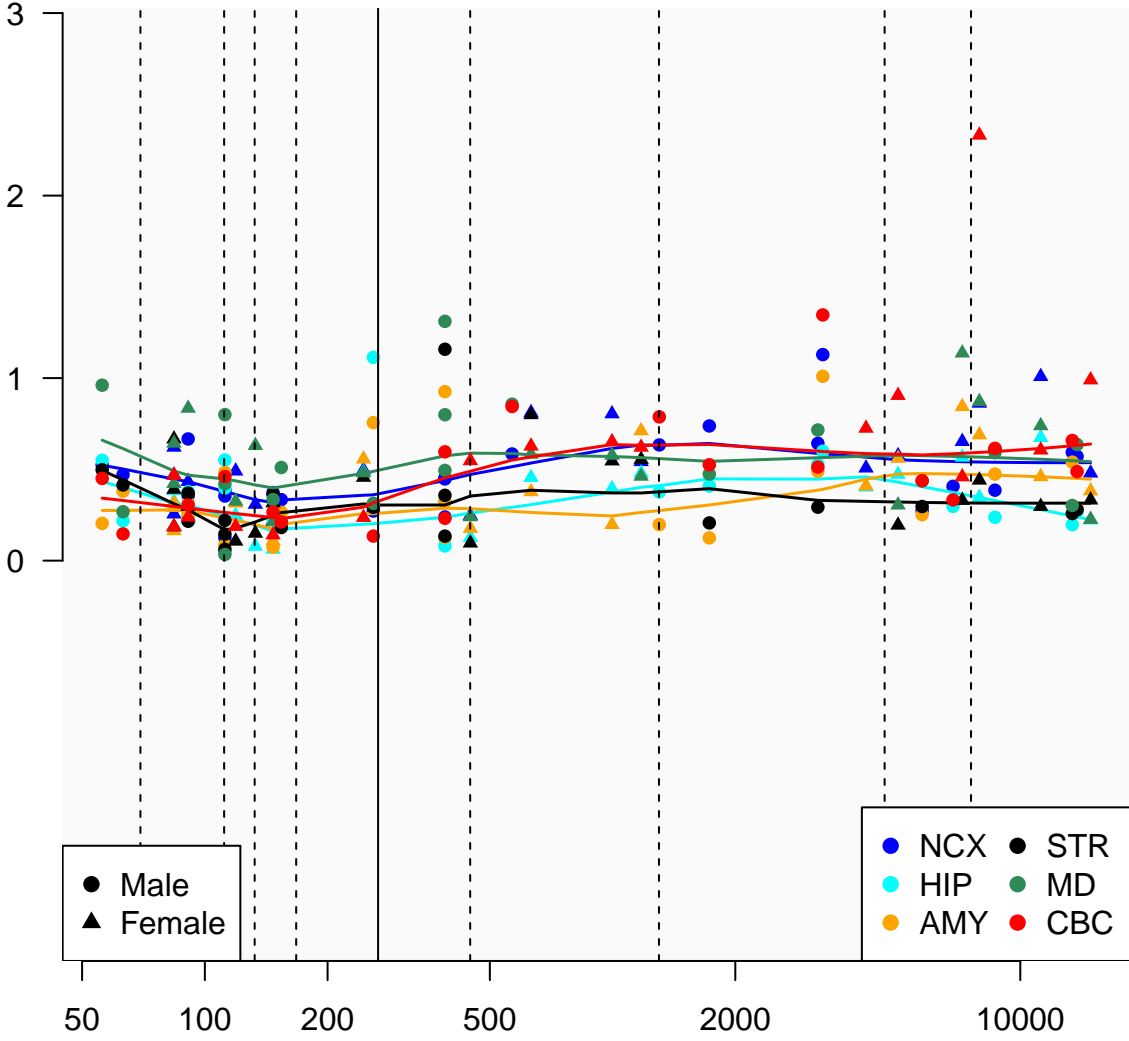

# SNORA12\_ENSG00000212342

Window:

1 2 3 4 5 6 7 8 9

Normalized Log2 RPKM+1

● Male  
▲ Female

● NCX ● STR  
● HIP ● MD  
● AMY ● CBC

Age (Days)