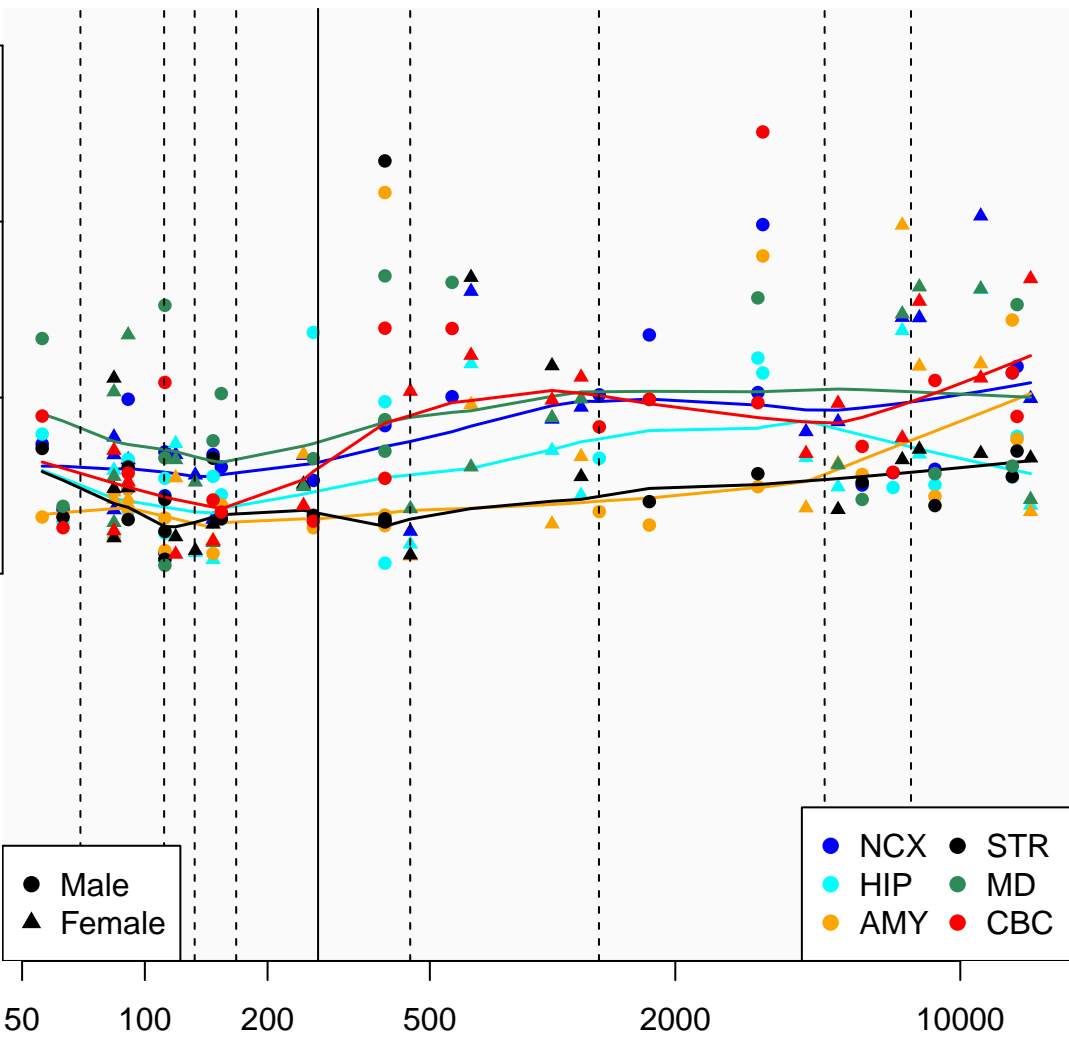

# SNORA18\_ENSG00000252425

Window:

1 2 3 4 5 6 7 8 9

Normalized Log2 RPKM+1

3  
2  
1  
0

● Male  
▲ Female

● NCX ● STR  
● HIP ● MD  
● AMY ● CBC