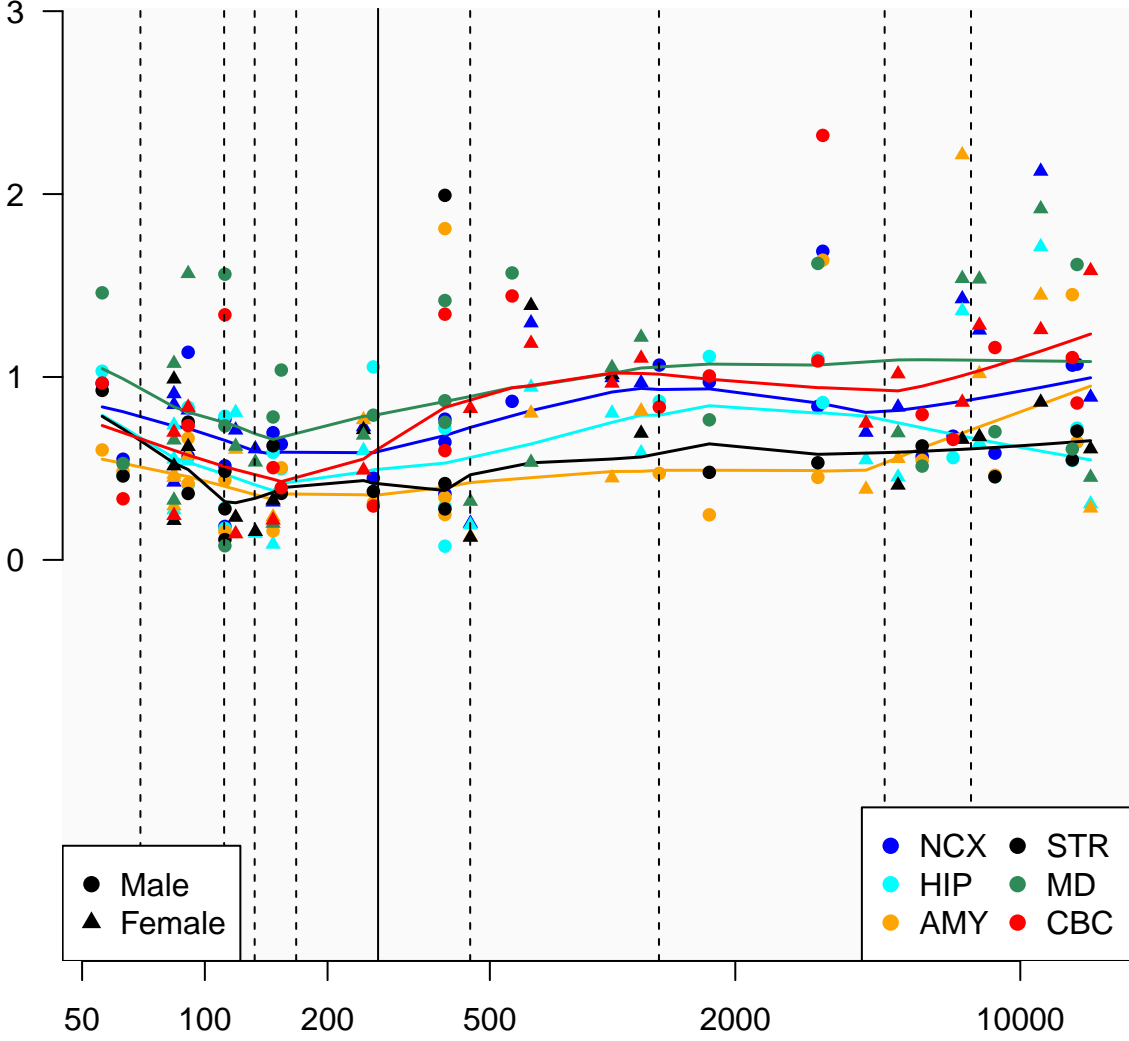

# SNORA20\_ENSG00000206649

Window:

1 2 3 4 5 6 7 8 9

Normalized Log2 RPKM+1

● Male  
▲ Female

● NCX ● STR  
● HIP ● MD  
● AMY ● CBC

Age (Days)