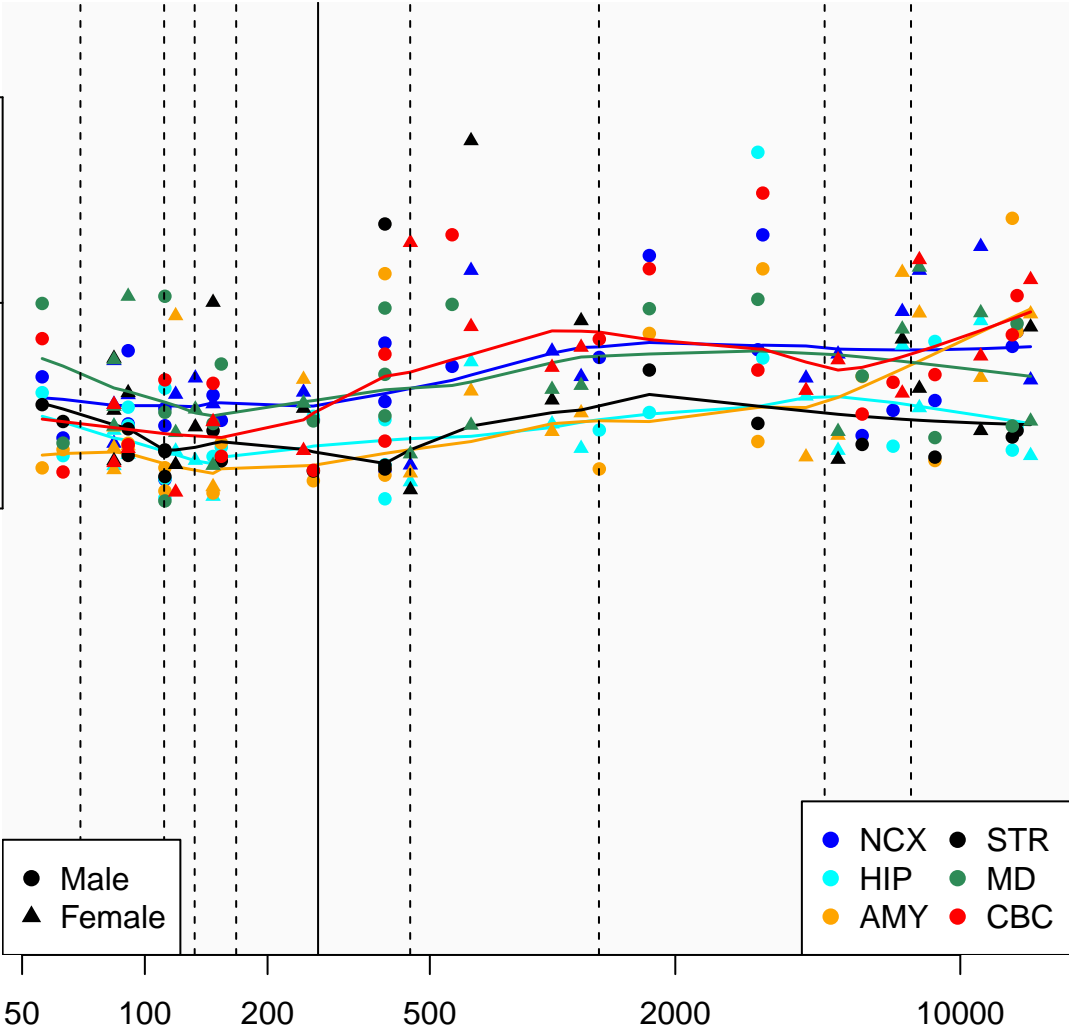

# SNORA24\_ENSG00000206903

Window:

1 2 3 4 5 6 7 8 9

Normalized Log2 RPKM+1

● Male  
▲ Female

● NCX ● STR  
● HIP ● MD  
● AMY ● CBC

Age (Days)