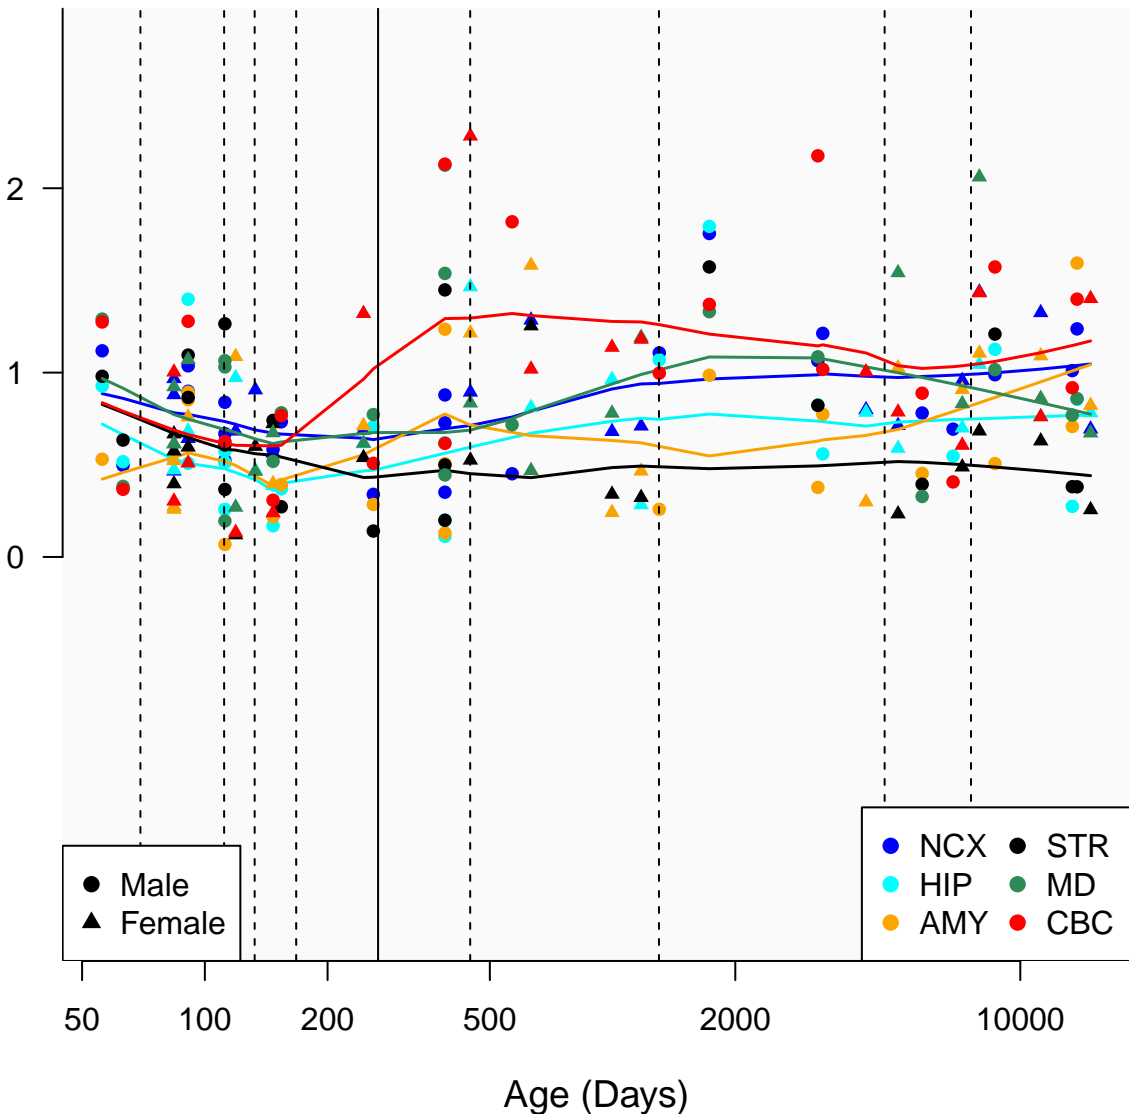

SNORA34_ENSG0000221491

Window:

1 2 3 4 5 6 7 8 9

Normalized Log2 RPKM+1

● Male
▲ Female

● NCX ● STR
● HIP ● MD
● AMY ● CBC