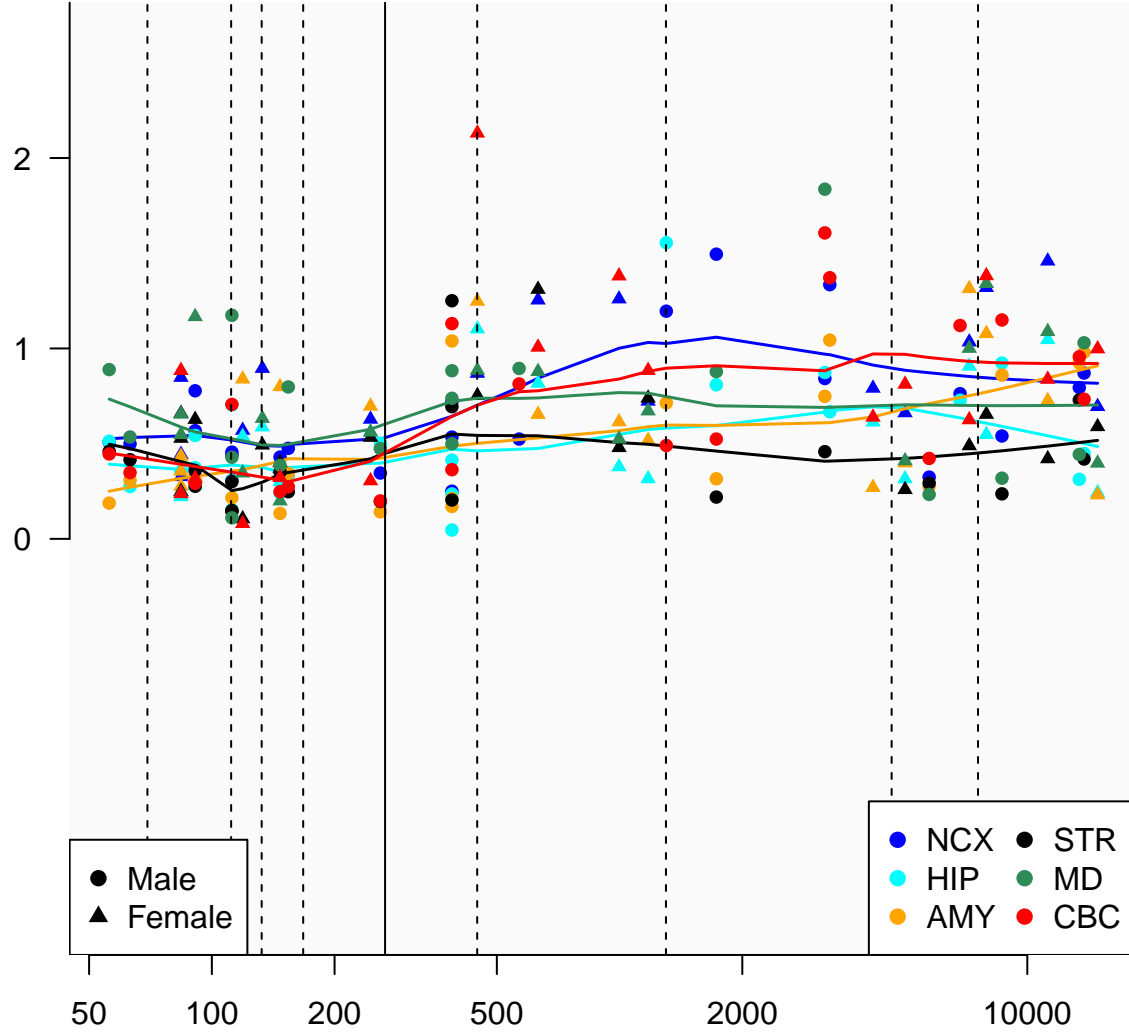

# SNORA35\_ENSG00000271907

Window:

1 2 3 4 5 6 7 8 9

Normalized Log2 RPKM+1

● Male  
▲ Female

● NCX ● STR  
● HIP ● MD  
● AMY ● CBC

Age (Days)