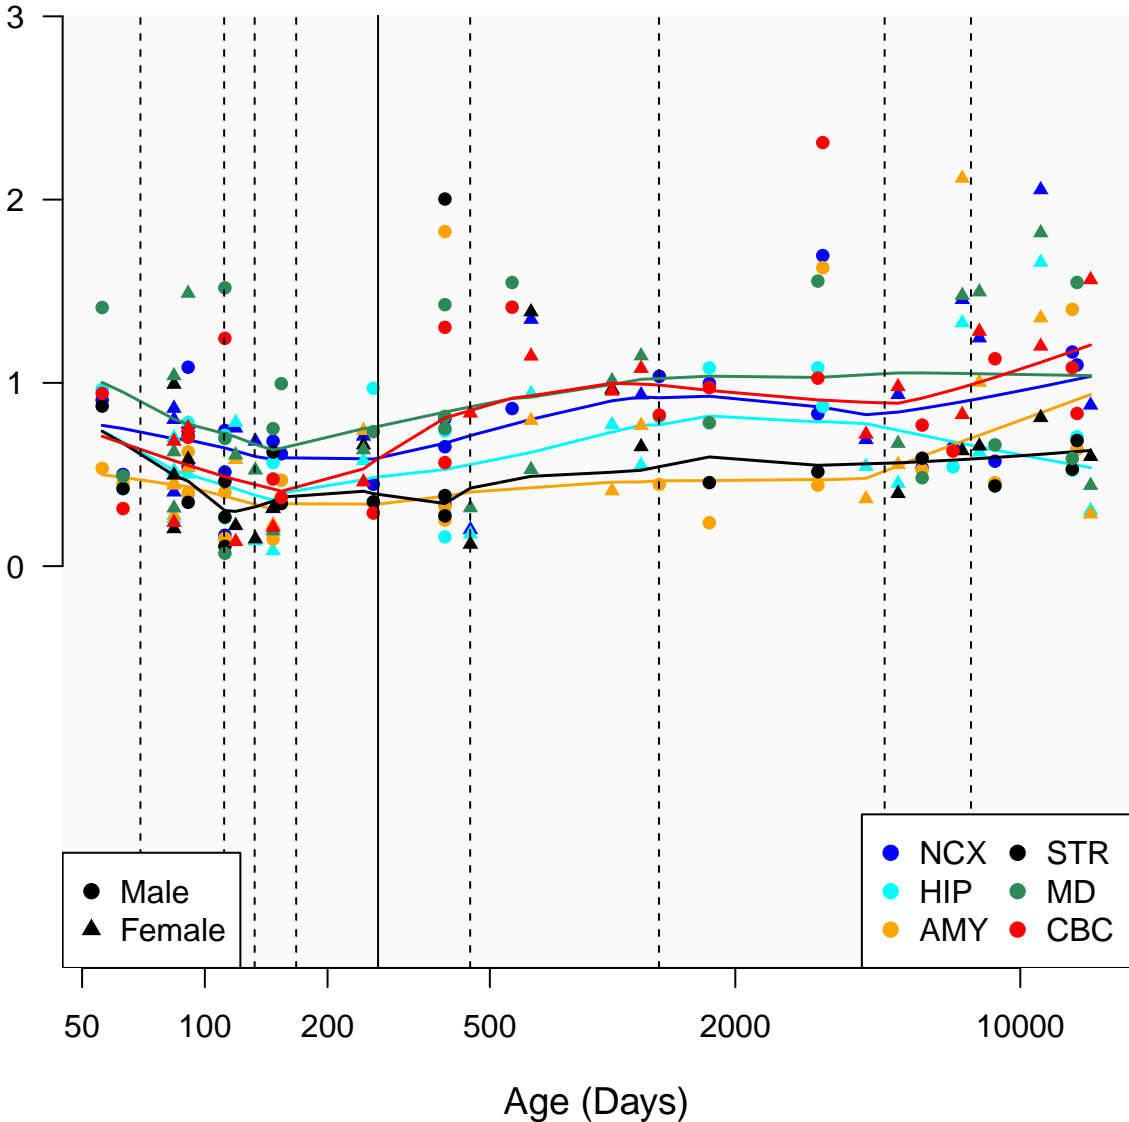

# SNORA40\_ENSG00000212587

Window:

1 2 3 4 5 6 7 8 9

Normalized Log2 RPKM+1

● Male  
▲ Female

● NCX ● STR  
● HIP ● MD  
● AMY ● CBC