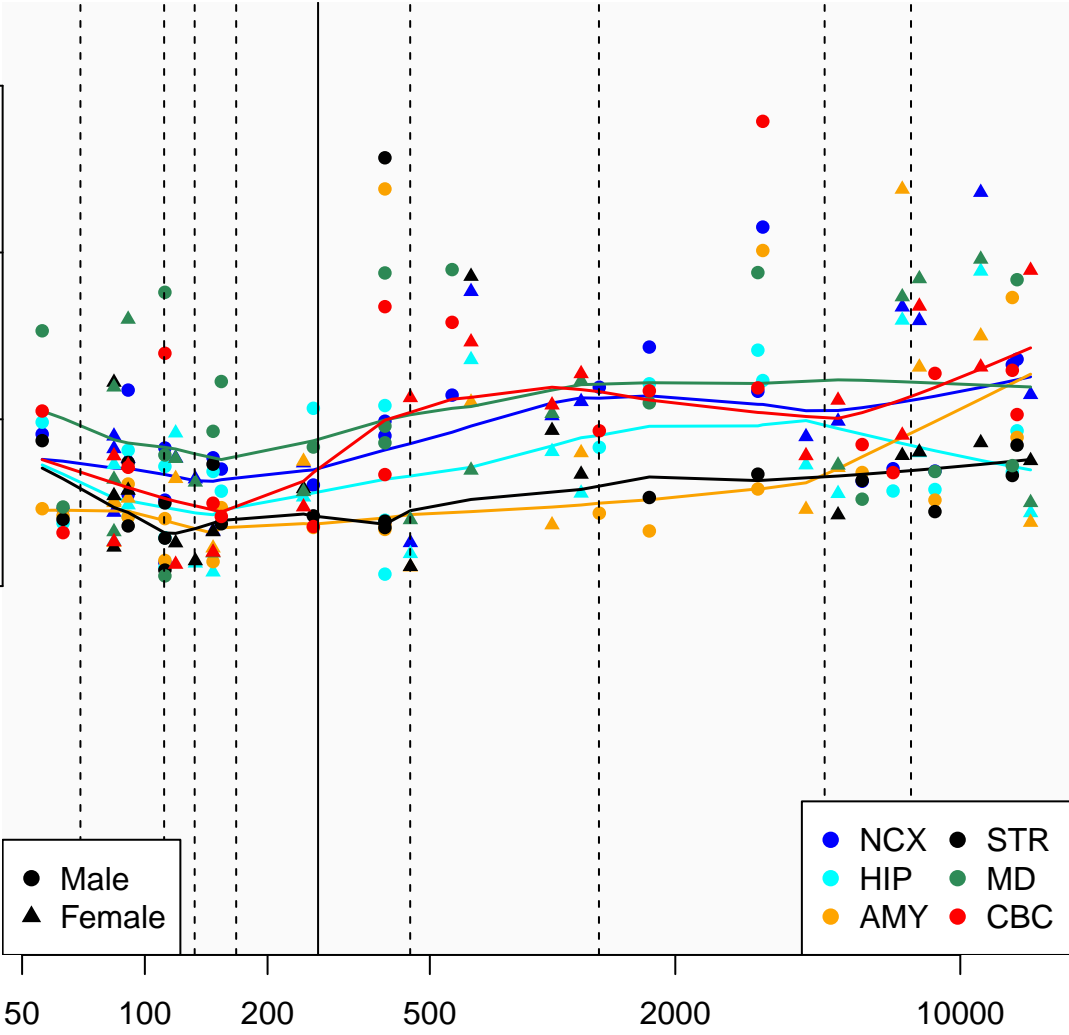

# SNORA40\_ENSG00000251704

Window:

1 2 3 4 5 6 7 8 9

Normalized Log2 RPKM+1

3  
2  
1  
0

● Male  
▲ Female

● NCX ● STR  
● HIP ● MD  
● AMY ● CBC

Age (Days)