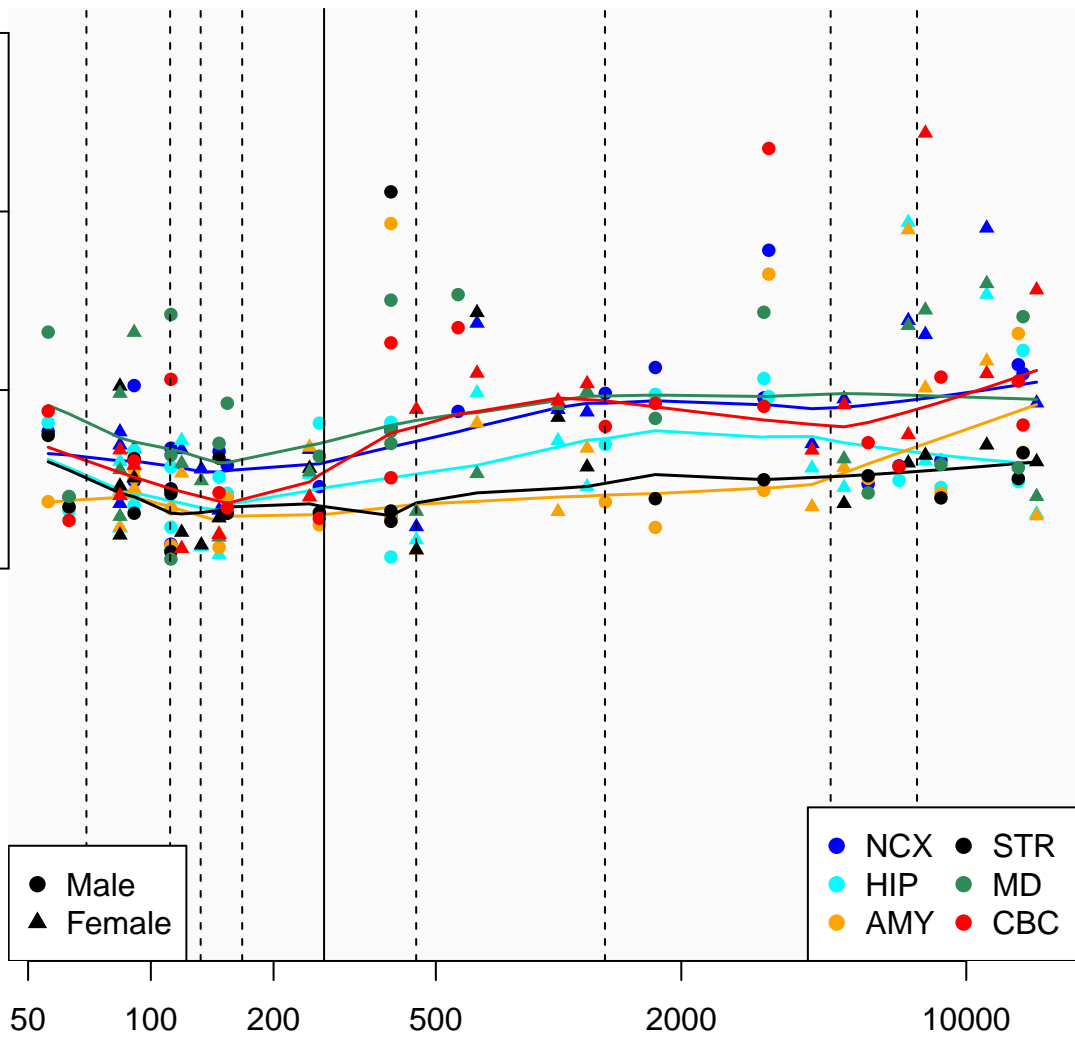

# SNORA40\_ENSG00000252049

Window:

1 2 3 4 5 6 7 8 9

Normalized Log2 RPKM+1

● Male  
▲ Female

● NCX ● STR  
● HIP ● MD  
● AMY ● CBC

Age (Days)