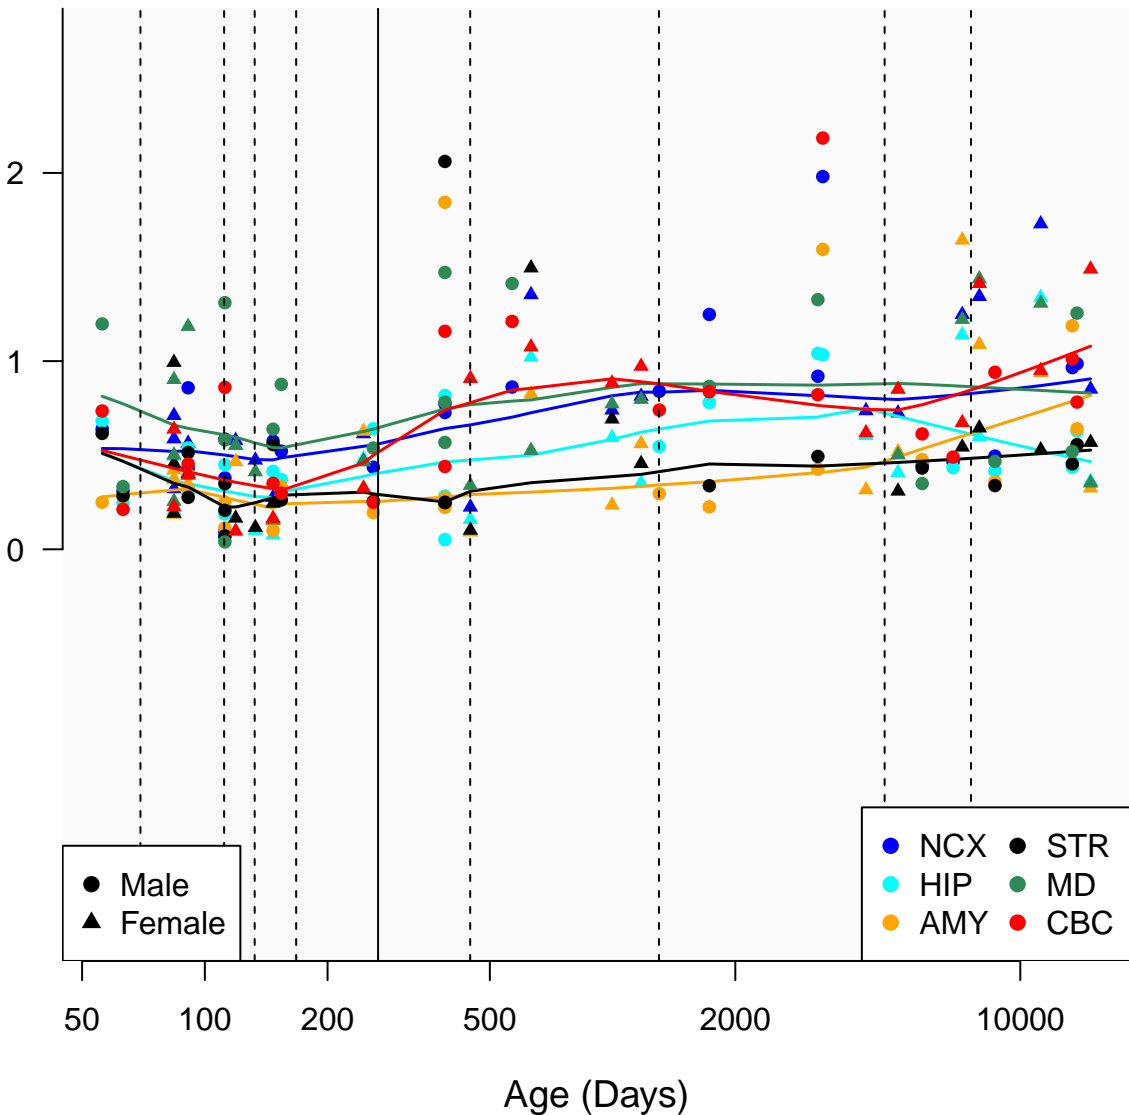

# SNORA40\_ENSG00000252083

Window:

1 2 3 4 5 6 7 8 9

Normalized Log2 RPKM+1

● Male  
▲ Female

● NCX ● STR  
● HIP ● MD  
● AMY ● CBC