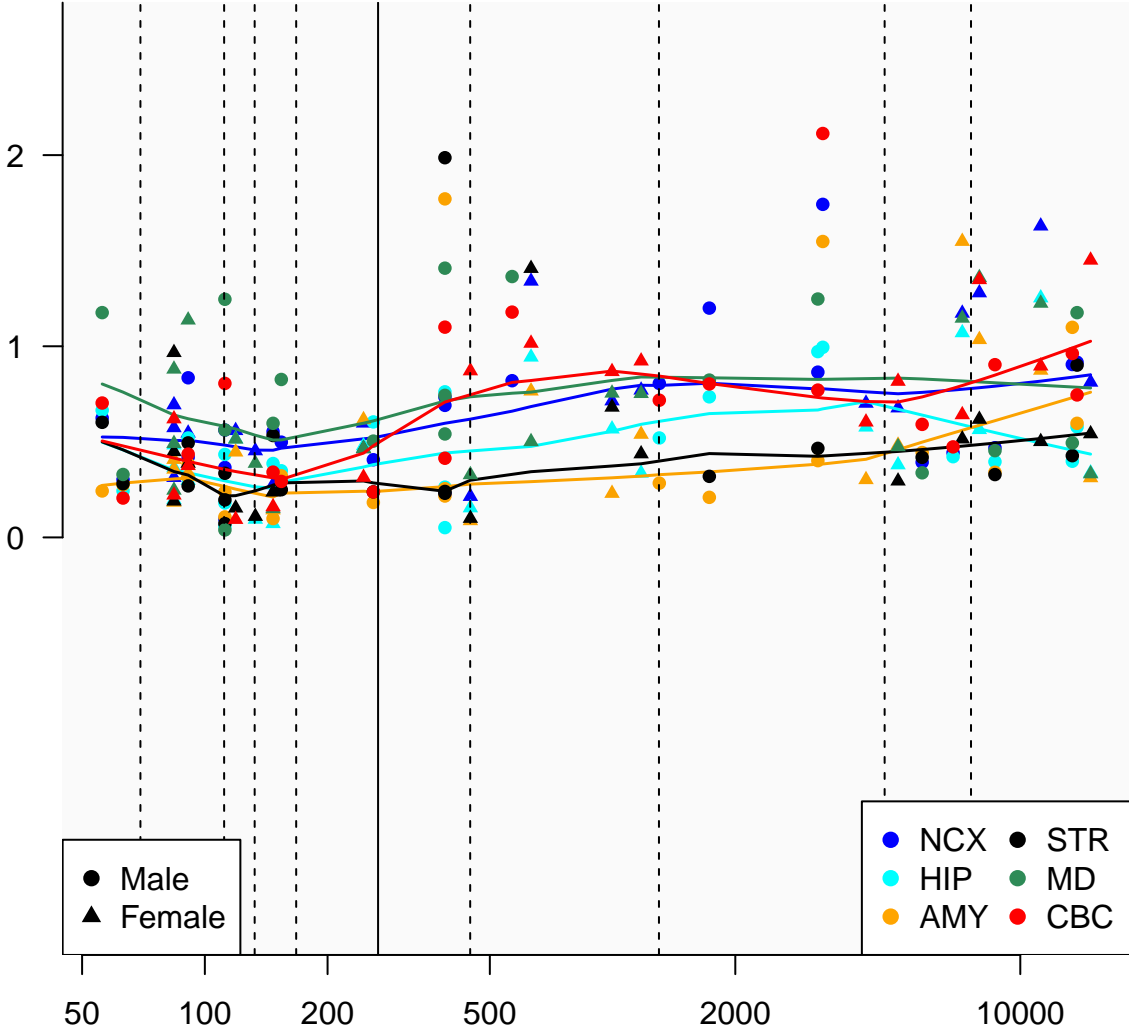

# SNORA40\_ENSG00000252138

Window:

1 2 3 4 5 6 7 8 9

Normalized Log2 RPKM+1

● Male  
▲ Female

● NCX ● STR  
● HIP ● MD  
● AMY ● CBC

Age (Days)